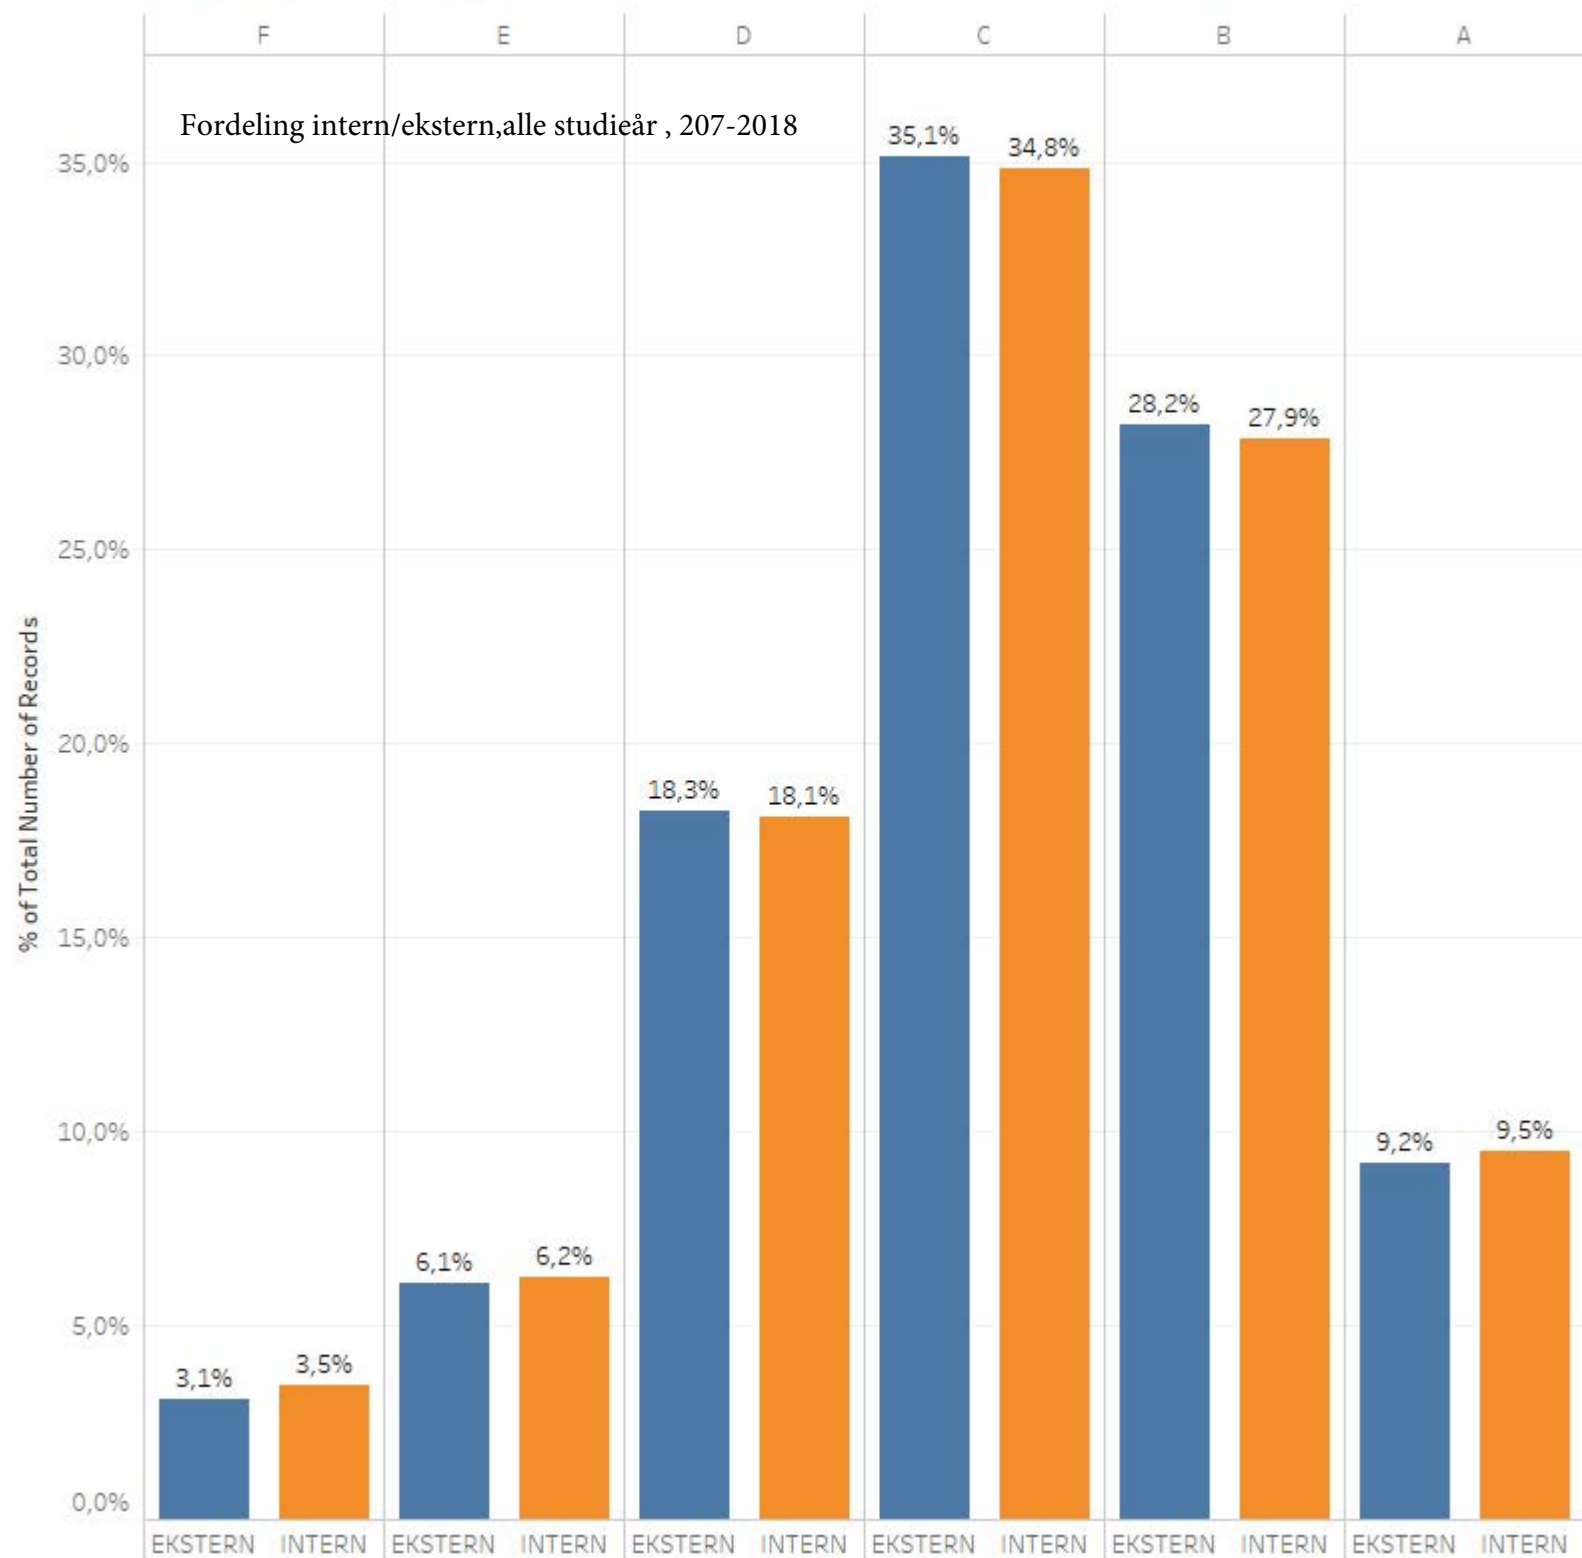

Andel sensurvedtak pr sensorrollekode

Andel sensurvedtak pr sensorrollekode 2011-2018

Andel sensorer pr kjønn 2017-2018

% of Total antall sensorer for each KJONN. Color shows details about KJONN. The data is filtered on ARSTALL_REELL, VURDTIDKODE_REELL, EMNEKODE, STATUS_KLAGEKOMMISJON and KARAKTERTALL. The ARSTALL_REELL filter keeps 2017 and 2018. The VURDTIDKODE_REELL filter keeps 11 members. The EMNEKODE filter keeps 9 of 15 888 members. The STATUS_KLAGEKOMMISJON filter keeps N. The KARAKTERTALL filter excludes Null.

Andel sensurvedtak pr kjønn 2017-2018

% of Total Number of Records for each KJONN broken down by KARAKTERTALL. Color shows details about KJONN. The data is filtered on ARSTALL_REELL, VURDTIDKODE_REELL, EMNEKODE and STATUS_KLAGEKOMMISJON. The ARSTALL_REELL filter keeps 2017 and 2018. The VURDTIDKODE_REELL filter keeps 11 members. The EMNEKODE filter keeps 9 of 15 888 members. The STATUS_KLAGEKOMMISJON filter keeps N. The view is filtered on KARAKTERTALL, which excludes Null.