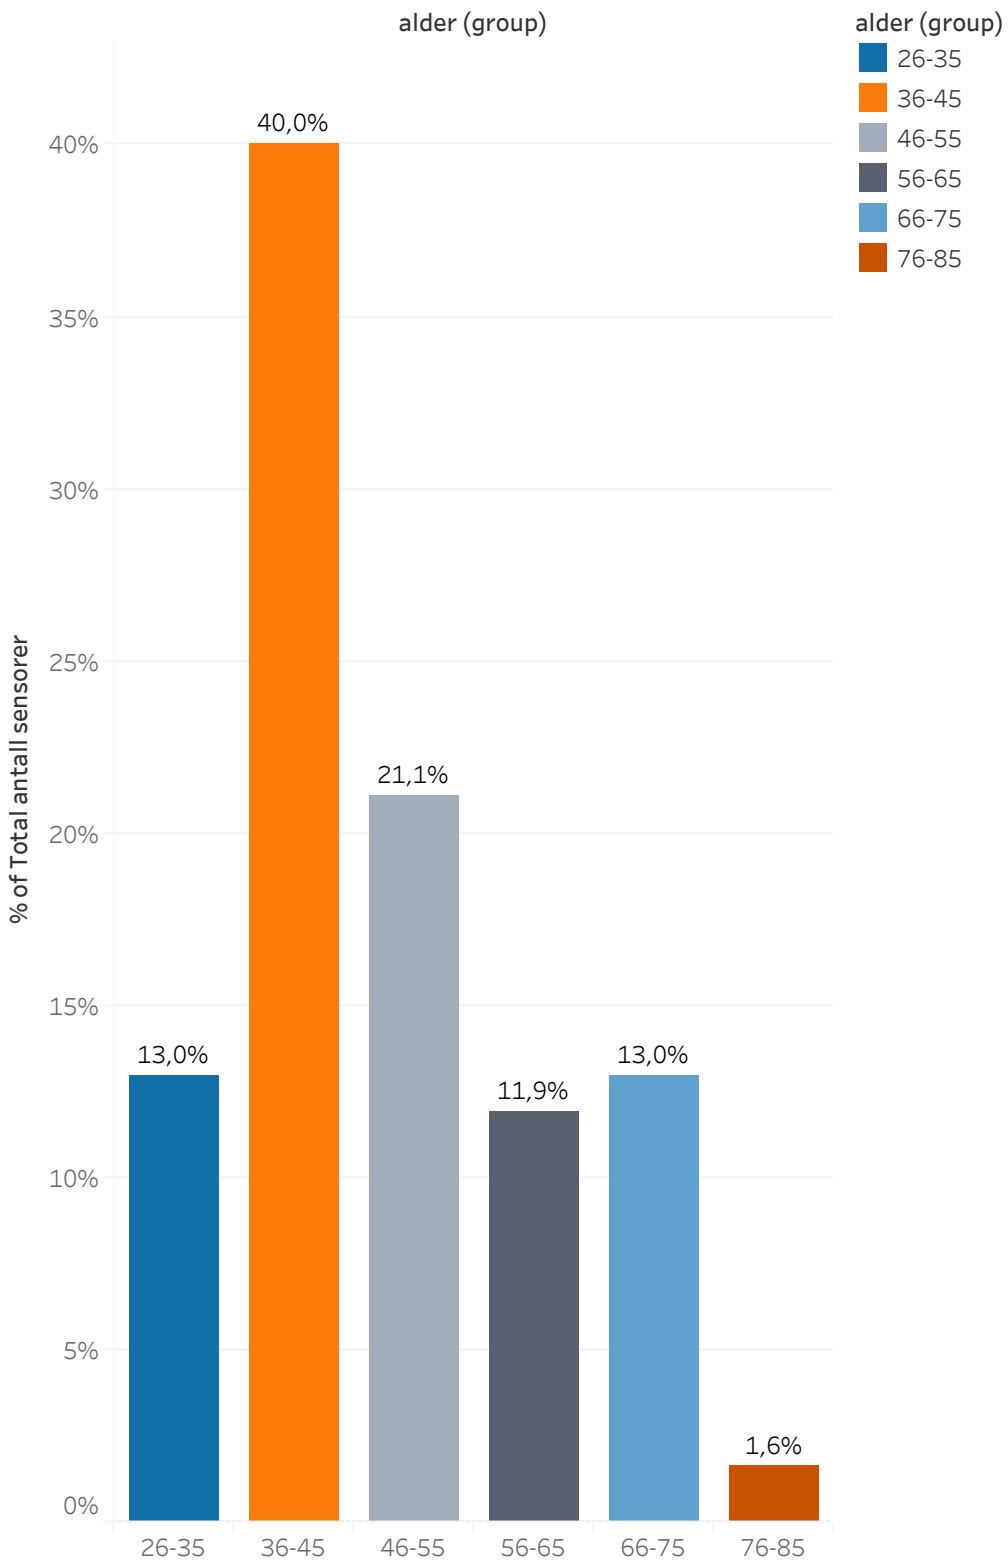

Andel sensorer pr aldersgruppe

% of Total antall sensorer for each alder (group). Color shows details about alder (group). The data is filtered on ARSTALL_REELL, VURDTIDKODE_REELL, EMNEKODE, STATUS_KLAGEKOMMISJON and KARAKTERTALL. The ARSTALL_REELL filter keeps 8 of 102 members. The VURDTIDKODE_REELL filter keeps 11 members. The EMNEKODE filter keeps 9 of 15 888 members. The STATUS_KLAGEKOMMISJON filter keeps N. The KARAKTERTALL filter excludes Null.