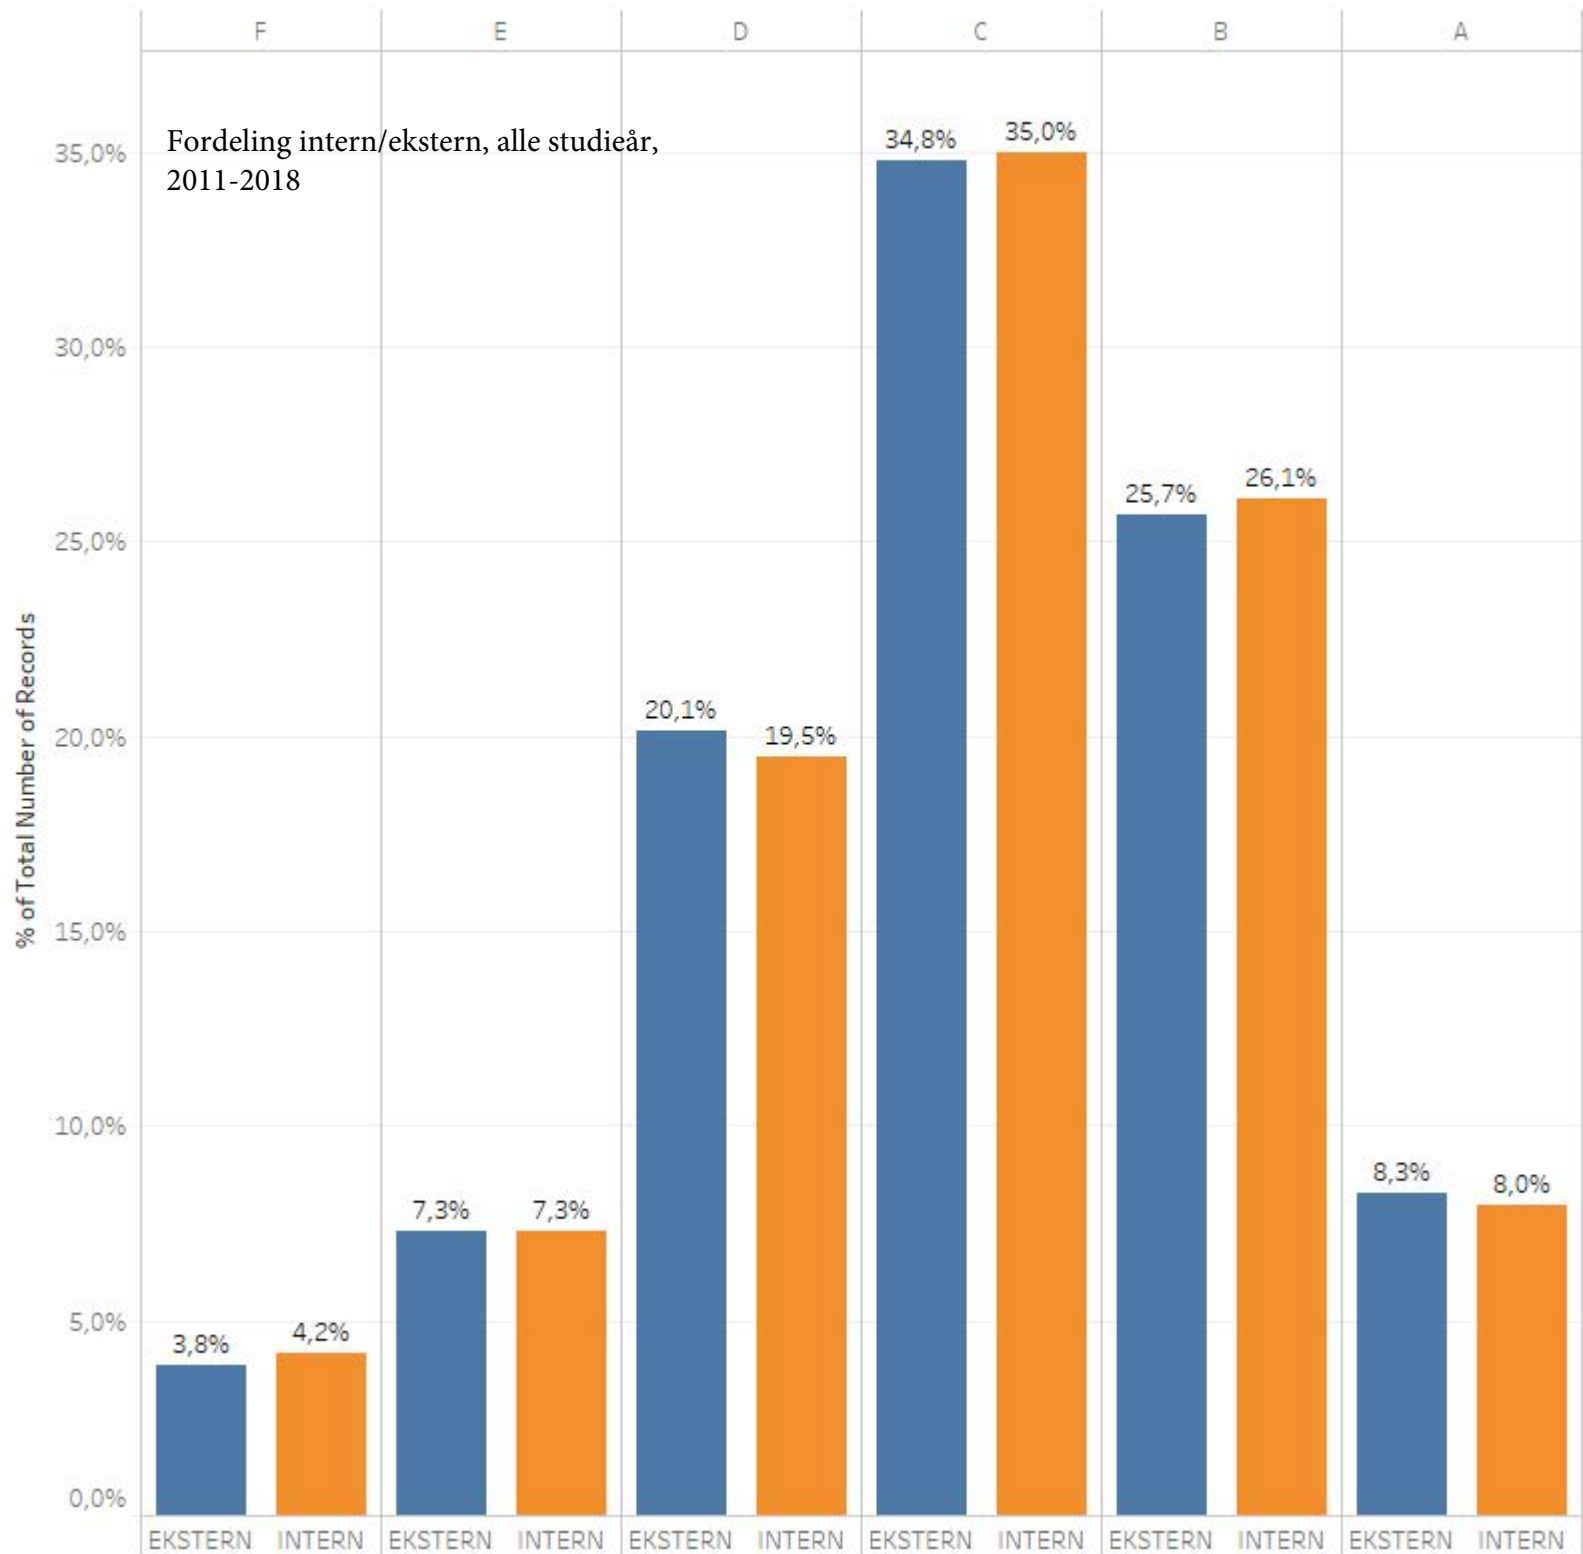

Andel sensurvedtak pr sensorrollekode

Andel sensurvedtak pr sensorrollekode 2011-2018

Andel sensorer pr kjønn 2017-2018

% of Total antall sensorer for each KJONN. Color shows details about KJONN. The data is filtered on ARSTALL_REELL, VURDTIDKODE_REELL, EMNEKODE, STATUS_KLAGEKOMMISJON and KARAKTERTALL. The ARSTALL_REELL filter keeps 2017 and 2018. The VURDTIDKODE_REELL filter keeps 11 members. The EMNEKODE filter keeps 9 of 15 888 members. The STATUS_KLAGEKOMMISJON filter keeps N. The KARAKTERTALL filter excludes Null.

Andel sensurvedtak pr kjønn 2017-2018

% of Total Number of Records for each KJONN broken down by KARAKTERTALL. Color shows details about KJONN. The data is filtered on ARSTALL_REELL, VURDTIDKODE_REELL, EMNEKODE and STATUS_KLAGEKOMMISJON. The ARSTALL_REELL filter keeps 2017 and 2018. The VURDTIDKODE_REELL filter keeps 11 members. The EMNEKODE filter keeps 9 of 15 888 members. The STATUS_KLAGEKOMMISJON filter keeps N. The view is filtered on KARAKTERTALL, which excludes Null.

Andel sensurvedtak pr alder 2017-2018

% of Total Number of Records for each alder (group) broken down by KARAKTERTALL. Color shows details about alder (group). The data is filtered on ARSTALL_REELL, VURDTIDKODE_REELL, EMNEKODE and STATUS_KLAGEKOMMISSJON. The ARSTALL_REELL filter keeps 2017 and 2018. The VURDTIDKODE_REELL filter keeps 11 members. The EMNEKODE filter keeps 9 of 15 888 members. The STATUS_KLAGEKOMMISSJON filter keeps N. The view is filtered on KARAKTERTALL, which excludes Null.