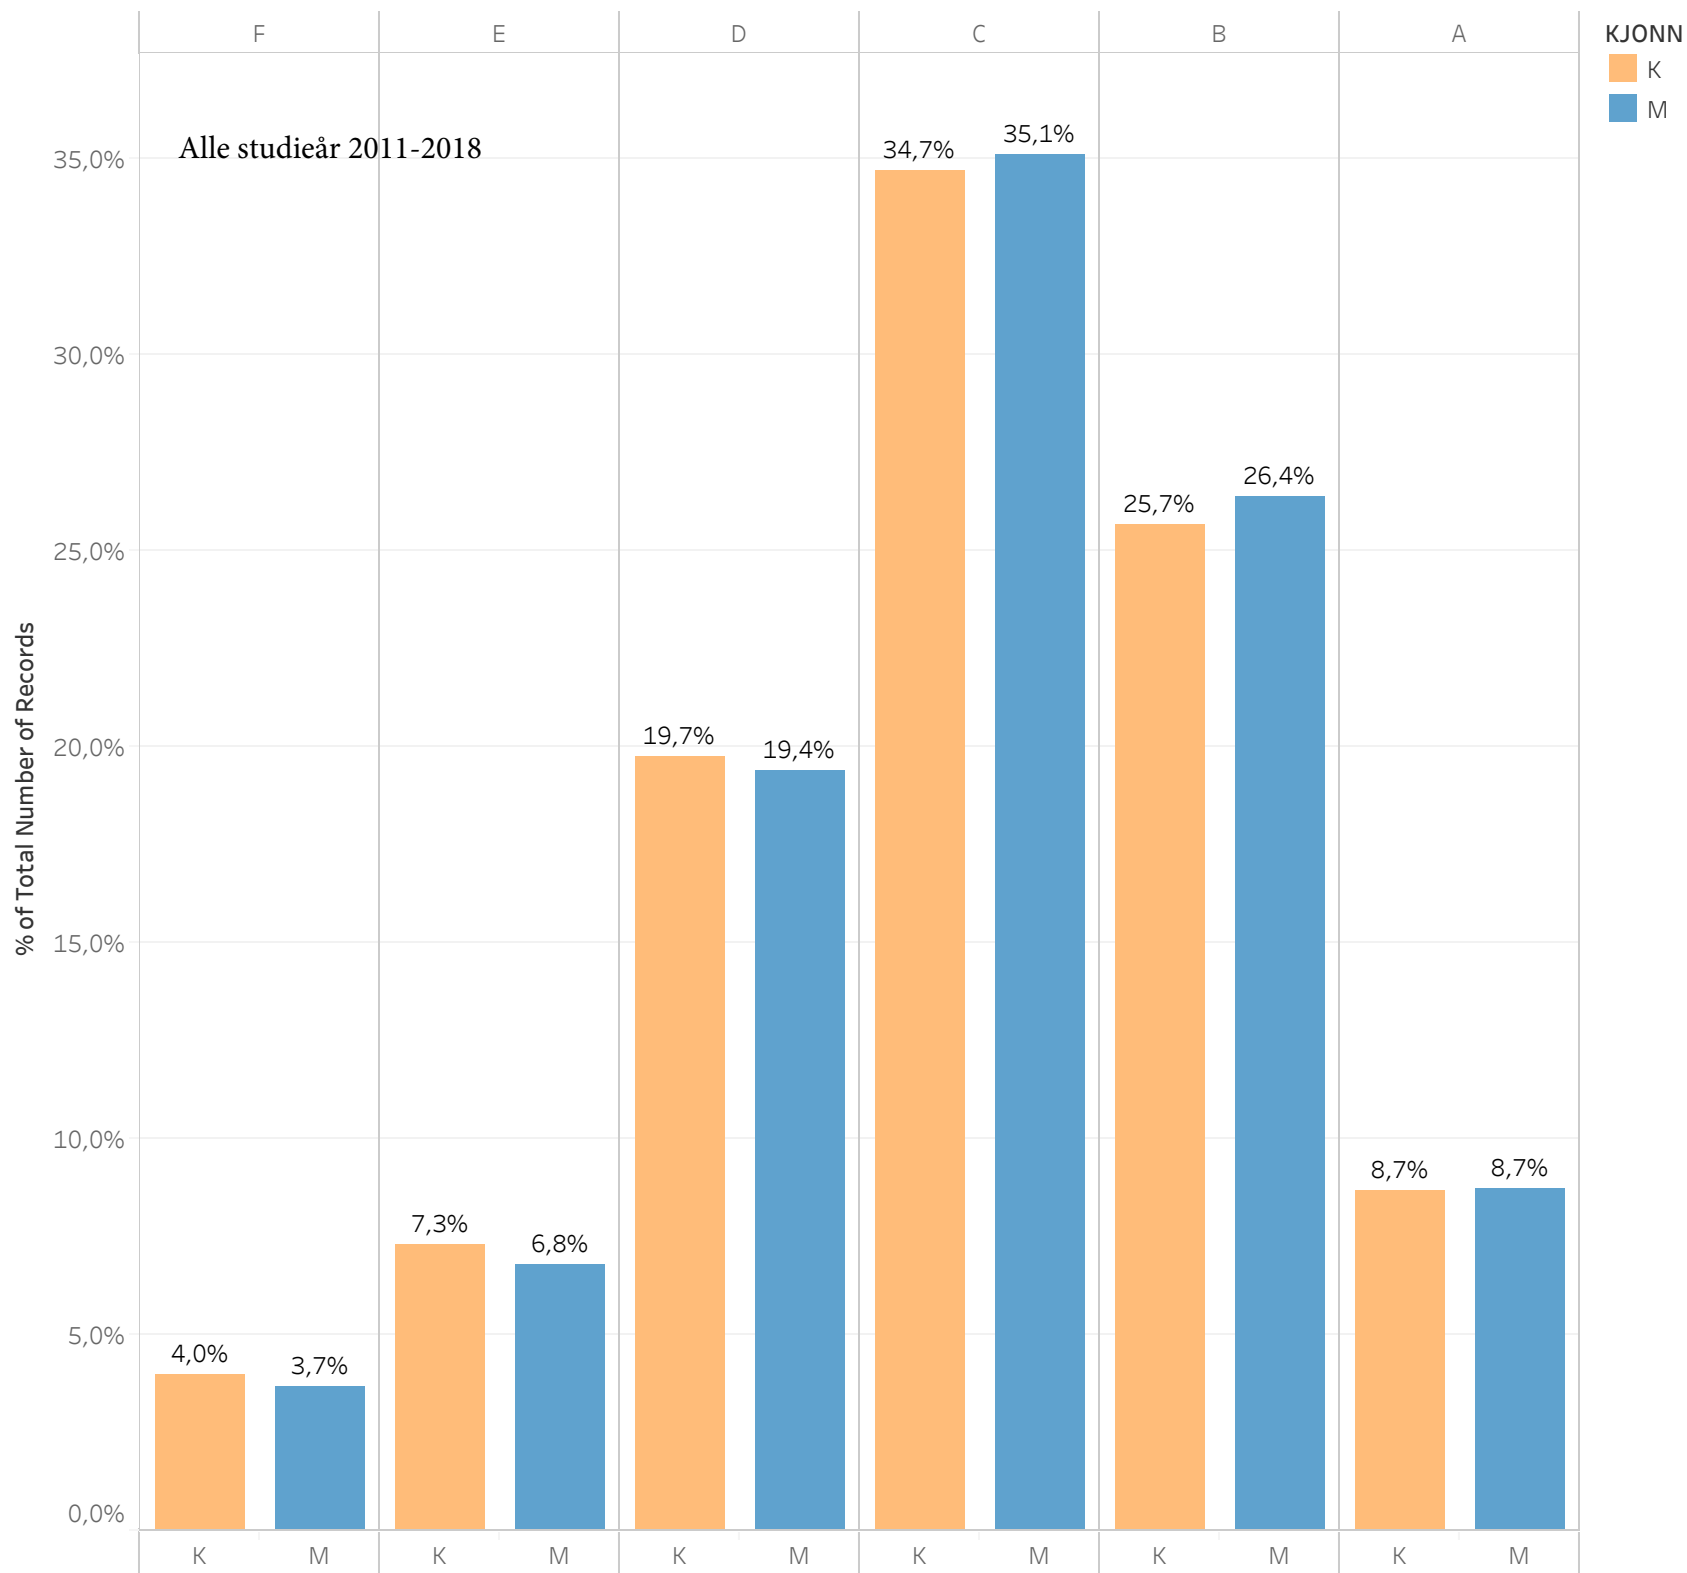

Andel sensurvedtak pr kjønn

% of Total Number of Records for each KJONN broken down by KARAKTERTALL. Color shows details about KJONN. The data is filtered on ARSTALL_REELL, VURDTIDKODE_REELL, EMNEKODE and STATUS_KLAGEKOMMISJON. The ARSTALL_REELL filter keeps 8 of 102 members. The VURDTIDKODE_REELL filter keeps 11 members. The EMNEKODE filter keeps 9 of 15 888 members. The STATUS_KLAGEKOMMISJON filter keeps N. The view is filtered on KARAKTERTALL, which excludes Null.