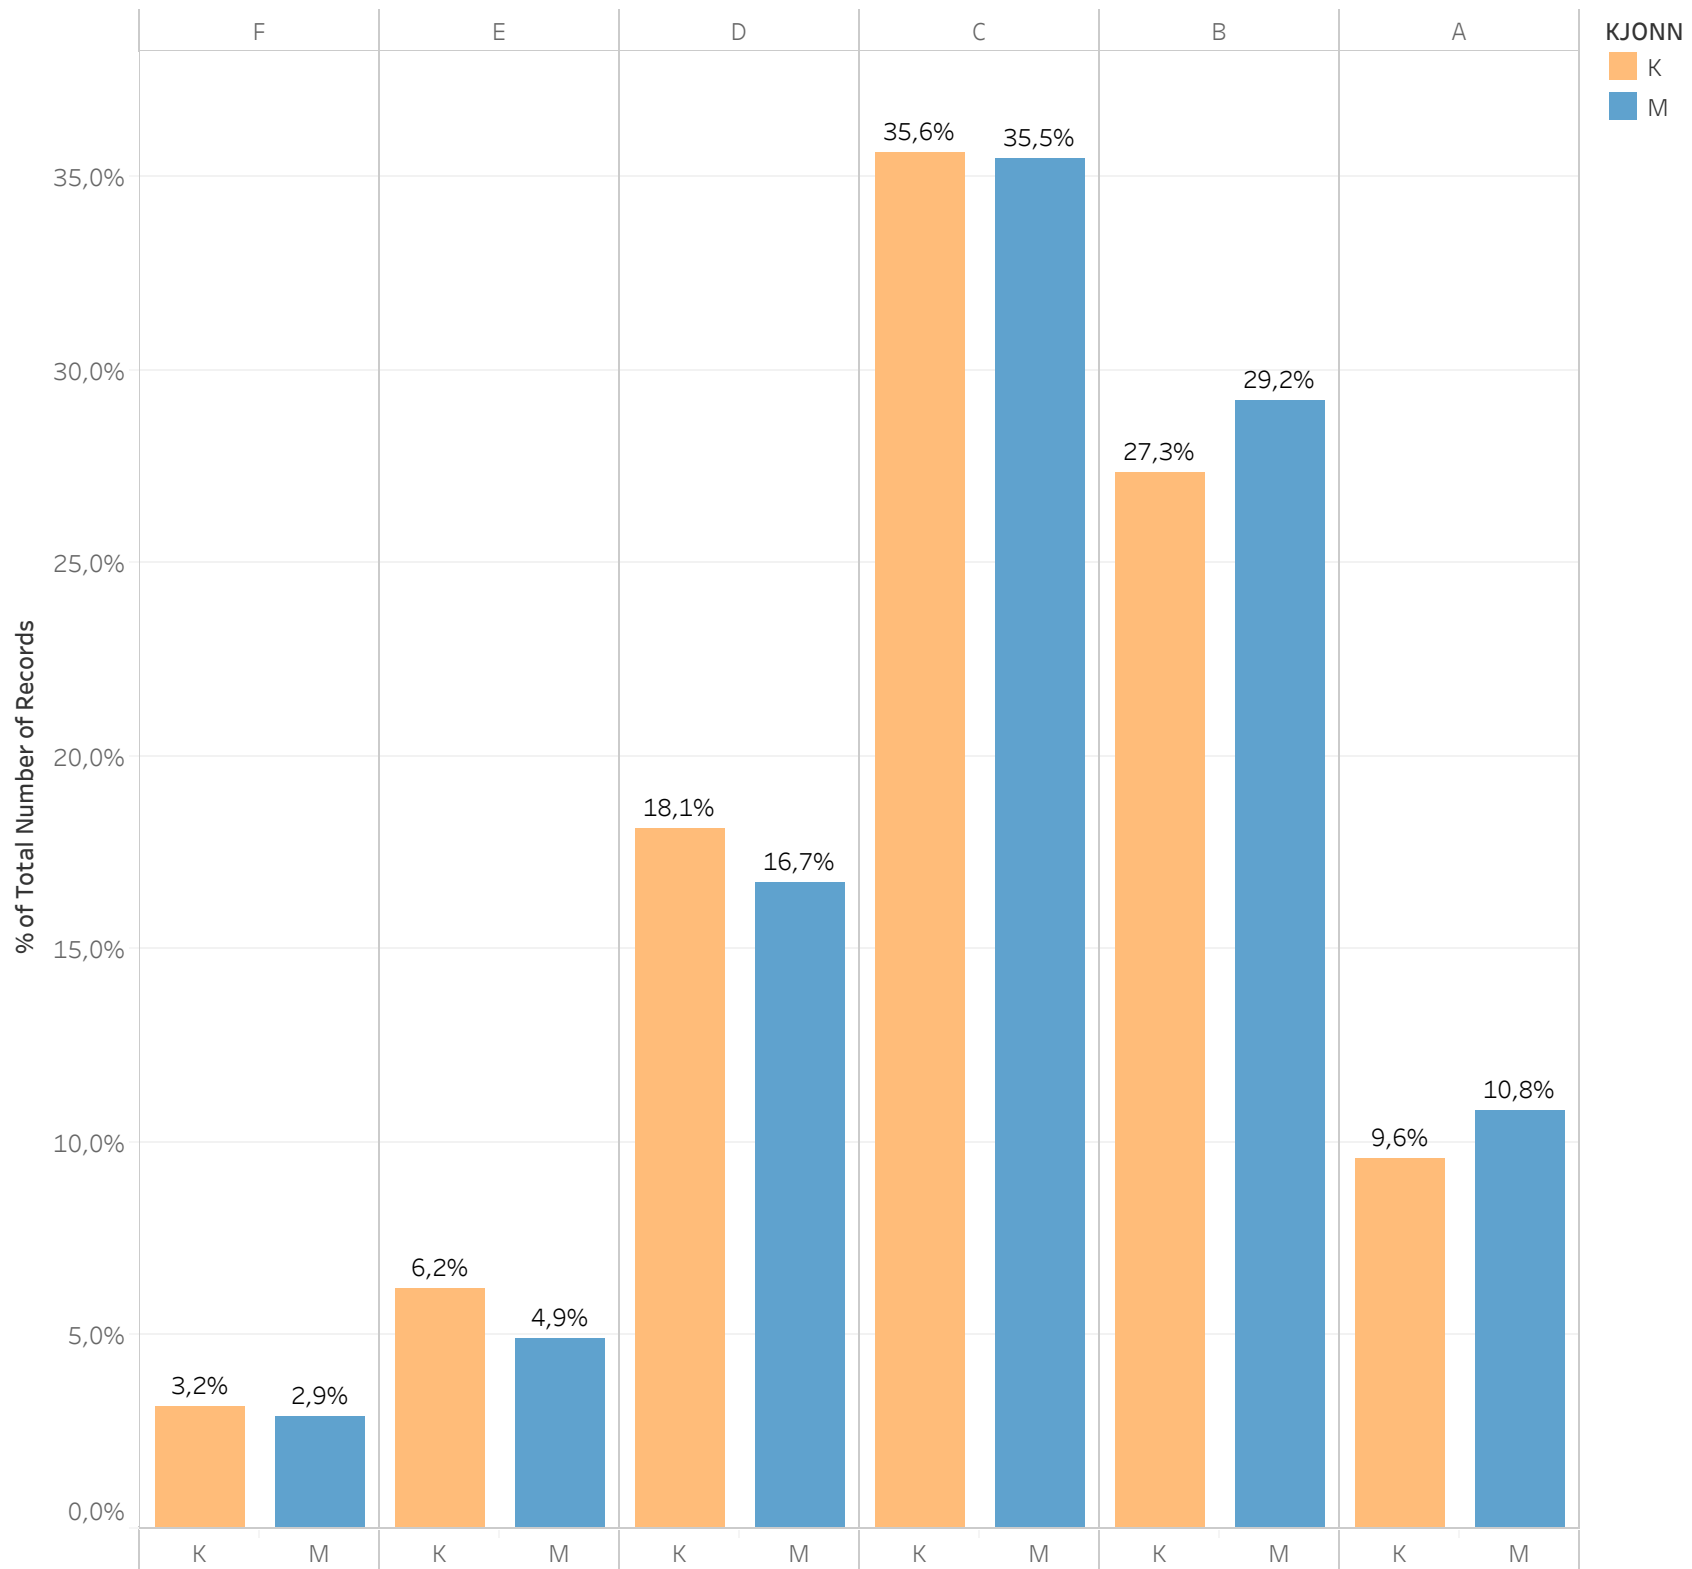

Andel sensurvedtak pr sensorrollekode

Andel sensurvedtak pr sensorrollekode 2011-2018

Andel sensorer pr kjønn 2017-2018

% of Total antall sensorer for each KJONN. Color shows details about KJONN. The data is filtered on ARSTALL_REELL, VURDTIDKODE_REELL, EMNEKODE, STATUS_KLAGEKOMMISJON and KARAKTERTALL. The ARSTALL_REELL filter keeps 2017 and 2018. The VURDTIDKODE_REELL filter keeps 11 members. The EMNEKODE filter keeps 9 of 15 888 members. The STATUS_KLAGEKOMMISJON filter keeps N. The KARAKTERTALL filter excludes Null.

Andel sensurvedtak pr kjønn 2017-2018

% of Total Number of Records for each KJONN broken down by KARAKTERTALL. Color shows details about KJONN. The data is filtered on ARSTALL_REELL, VURDTIDKODE_REELL, EMNEKODE and STATUS_KLAGEKOMMISJON. The ARSTALL_REELL filter keeps 2017 and 2018. The VURDTIDKODE_REELL filter keeps 11 members. The EMNEKODE filter keeps 9 of 15 888 members. The STATUS_KLAGEKOMMISJON filter keeps N. The view is filtered on KARAKTERTALL, which excludes Null.

Andel sensorer pr aldersgruppe 2017-2018

% of Total antall sensorer for each alder (group). Color shows details about alder (group). The data is filtered on ARSTALL_REELL, VURDTIDKODE_REELL, EMNEKODE, STATUS_KLAGEKOMMISJON and KARAKTERTALL. The ARSTALL_REELL filter keeps 2017 and 2018. The VURDTIDKODE_REELL filter keeps 11 members. The EMNEKODE filter keeps 9 of 15 888 members. The STATUS_KLAGEKOMMISJON filter keeps N. The KARAKTERTALL filter excludes Null.

Andel sensurvedtak pr alder 2017-2018

% of Total Number of Records for each alder (group) broken down by KARAKTERTALL. Color shows details about alder (group). The data is filtered on ARSTALL_REELL, VURDTIDKODE_REELL, EMNEKODE and STATUS_KLAGEKOMMISSJON. The ARSTALL_REELL filter keeps 2017 and 2018. The VURDTIDKODE_REELL filter keeps 11 members. The EMNEKODE filter keeps 9 of 15 888 members. The STATUS_KLAGEKOMMISSJON filter keeps N. The view is filtered on KARAKTERTALL, which excludes Null.