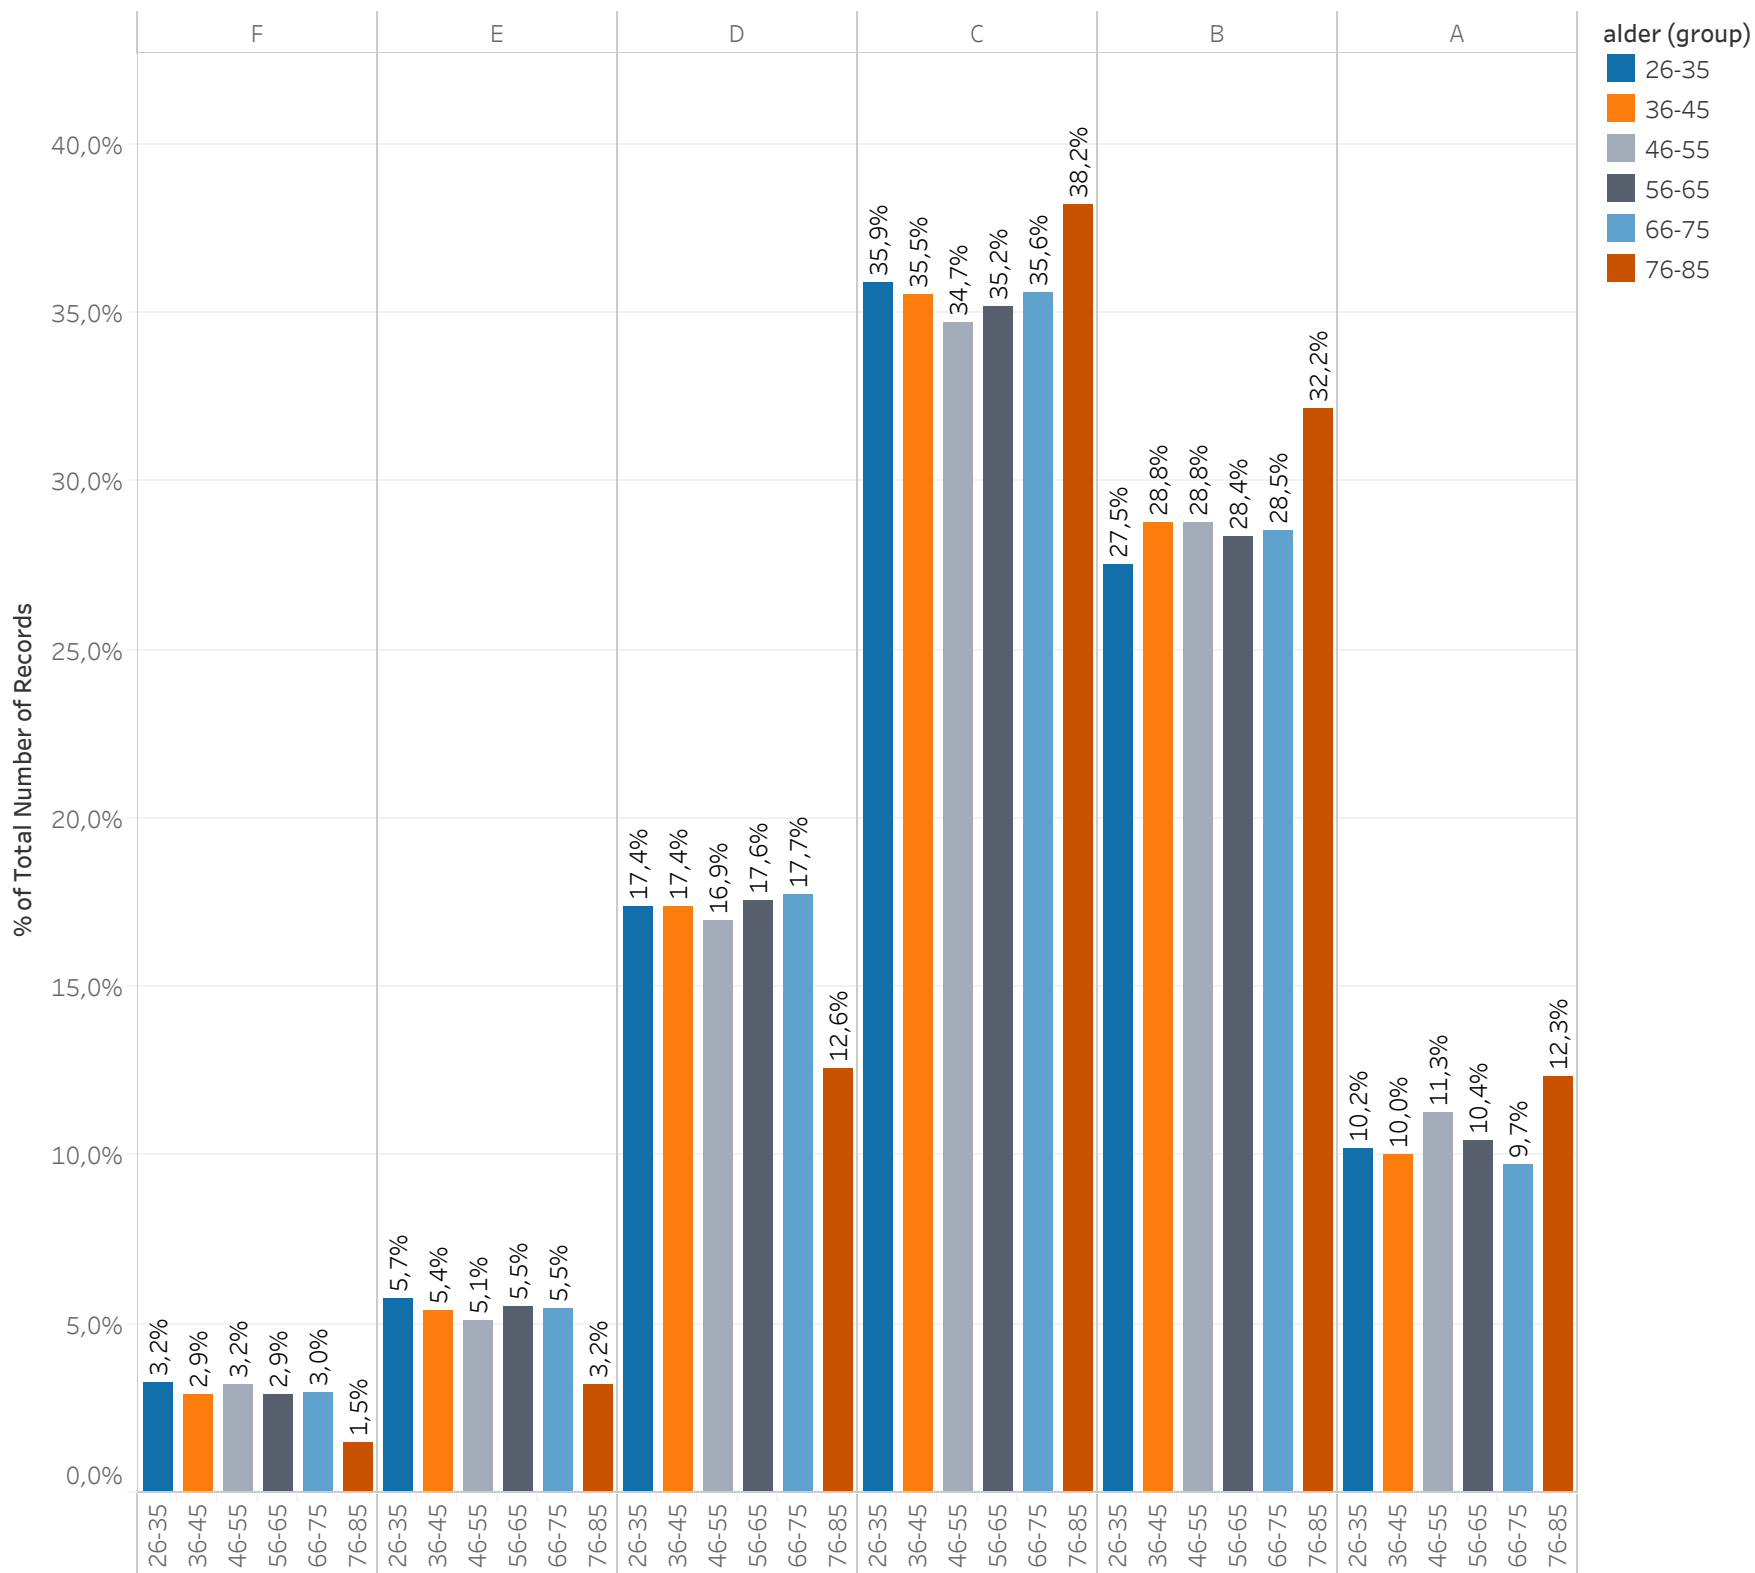

Andel sensurvedtak pr sensorrollekode

Andel sensurvedtak pr sensorrollekode 2011-2018

Andel sensorer pr kjønn 2017-2018

% of Total antall sensorer for each KJONN. Color shows details about KJONN. The data is filtered on ARSTALL_REELL, VURDTIDKODE_REELL, EMNEKODE, STATUS_KLAGEKOMMISJON and KARAKTERTALL. The ARSTALL_REELL filter keeps 2017 and 2018. The VURDTIDKODE_REELL filter keeps 11 members. The EMNEKODE filter keeps 9 of 15 888 members. The STATUS_KLAGEKOMMISJON filter keeps N. The KARAKTERTALL filter excludes Null.

Andel sensurvedtak pr kjønn 2017-2018

% of Total Number of Records for each KJONN broken down by KARAKTERTALL. Color shows details about KJONN. The data is filtered on ARSTALL_REELL, VURDTIDKODE_REELL, EMNEKODE and STATUS_KLAGEKOMMISJON. The ARSTALL_REELL filter keeps 2017 and 2018. The VURDTIDKODE_REELL filter keeps 11 members. The EMNEKODE filter keeps 9 of 15 888 members. The STATUS_KLAGEKOMMISJON filter keeps N. The view is filtered on KARAKTERTALL, which excludes Null.

Andel sensorer pr aldersgruppe 2017-2018

% of Total antall sensorer for each alder (group). Color shows details about alder (group). The data is filtered on ARSTALL_REELL, VURDTIDKODE_REELL, EMNEKODE, STATUS_KLAGEKOMMISJON and KARAKTERTALL. The ARSTALL_REELL filter keeps 2017 and 2018. The VURDTIDKODE_REELL filter keeps 11 members. The EMNEKODE filter keeps 9 of 15 888 members. The STATUS_KLAGEKOMMISJON filter keeps N. The KARAKTERTALL filter excludes Null.

Andel sensurvedtak pr alder 2017-2018

% of Total Number of Records for each alder (group) broken down by KARAKTERTALL. Color shows details about alder (group). The data is filtered on ARSTALL_REELL, VURDTIDKODE_REELL, EMNEKODE and STATUS_KLAGEKOMMISSJON. The ARSTALL_REELL filter keeps 2017 and 2018. The VURDTIDKODE_REELL filter keeps 11 members. The EMNEKODE filter keeps 9 of 15 888 members. The STATUS_KLAGEKOMMISSJON filter keeps N. The view is filtered on KARAKTERTALL, which excludes Null.