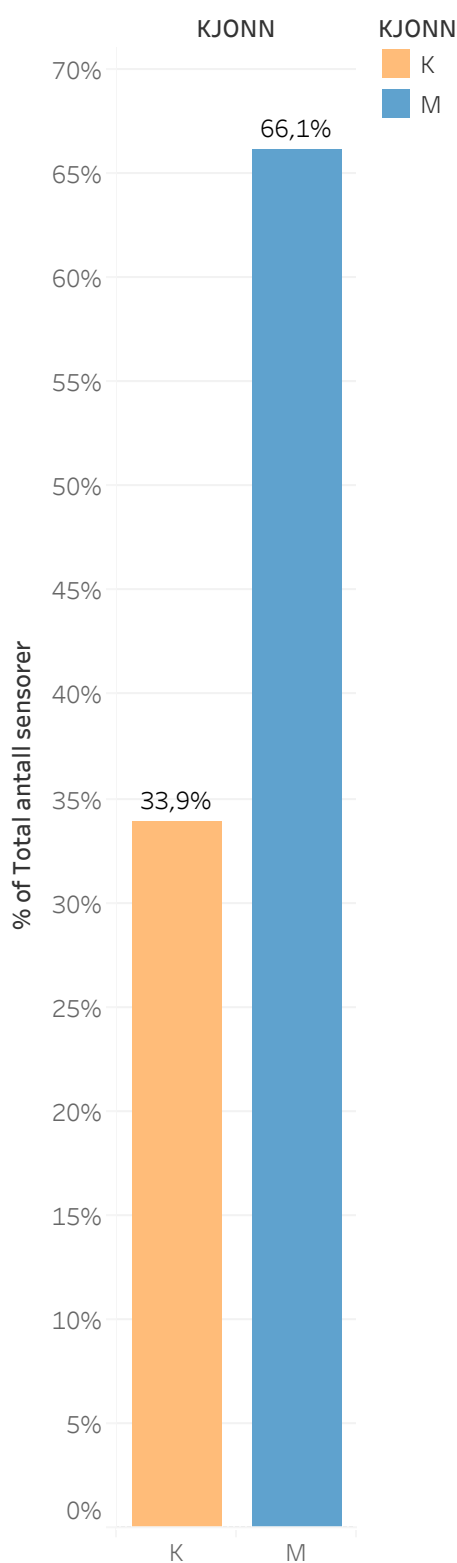

Andel sensurvedtak pr sensorrollekode

Andel sensurvedtak pr sensorrollekode 2011-2018

Andel sensorer pr kjønn 2017-2018

% of Total antall sensorer for each KJONN. Color shows details about KJONN. The data is filtered on ARSTALL_REELL, VURDTIDKODE_REELL, EMNEKODE, STATUS_KLAGEKOMMISJON and KARAKTERTALL. The ARSTALL_REELL filter keeps 2017 and 2018. The VURDTIDKODE_REELL filter keeps 11 members. The EMNEKODE filter keeps 9 of 15 888 members. The STATUS_KLAGEKOMMISJON filter keeps N. The KARAKTERTALL filter excludes Null.

Andel sensurvedtak pr kjønn 2017-2018

% of Total Number of Records for each KJONN broken down by KARAKTERTALL. Color shows details about KJONN. The data is filtered on ARSTALL_REELL, VURDTIDKODE_REELL, EMNEKODE and STATUS_KLAGEKOMMISJON. The ARSTALL_REELL filter keeps 2017 and 2018. The VURDTIDKODE_REELL filter keeps 11 members. The EMNEKODE filter keeps 9 of 15 888 members. The STATUS_KLAGEKOMMISJON filter keeps N. The view is filtered on KARAKTERTALL, which excludes Null.

Andel sensorer pr aldersgruppe 2017-2018

% of Total antall sensorer for each alder (group). Color shows details about alder (group). The data is filtered on ARSTALL_REELL, VURDTIDKODE_REELL, EMNEKODE, STATUS_KLAGEKOMMISJON and KARAKTERTALL. The ARSTALL_REELL filter keeps 2017 and 2018. The VURDTIDKODE_REELL filter keeps 11 members. The EMNEKODE filter keeps 9 of 15 888 members. The STATUS_KLAGEKOMMISJON filter keeps N. The KARAKTERTALL filter excludes Null.

Andel sensurvedtak pr alder 2017-2018

% of Total Number of Records for each alder (group) broken down by KARAKTERTALL. Color shows details about alder (group). The data is filtered on ARSTALL_REELL, VURDTIDKODE_REELL, EMNEKODE and STATUS_KLAGEKOMMISSJON. The ARSTALL_REELL filter keeps 2017 and 2018. The VURDTIDKODE_REELL filter keeps 11 members. The EMNEKODE filter keeps 9 of 15 888 members. The STATUS_KLAGEKOMMISSJON filter keeps N. The view is filtered on KARAKTERTALL, which excludes Null.