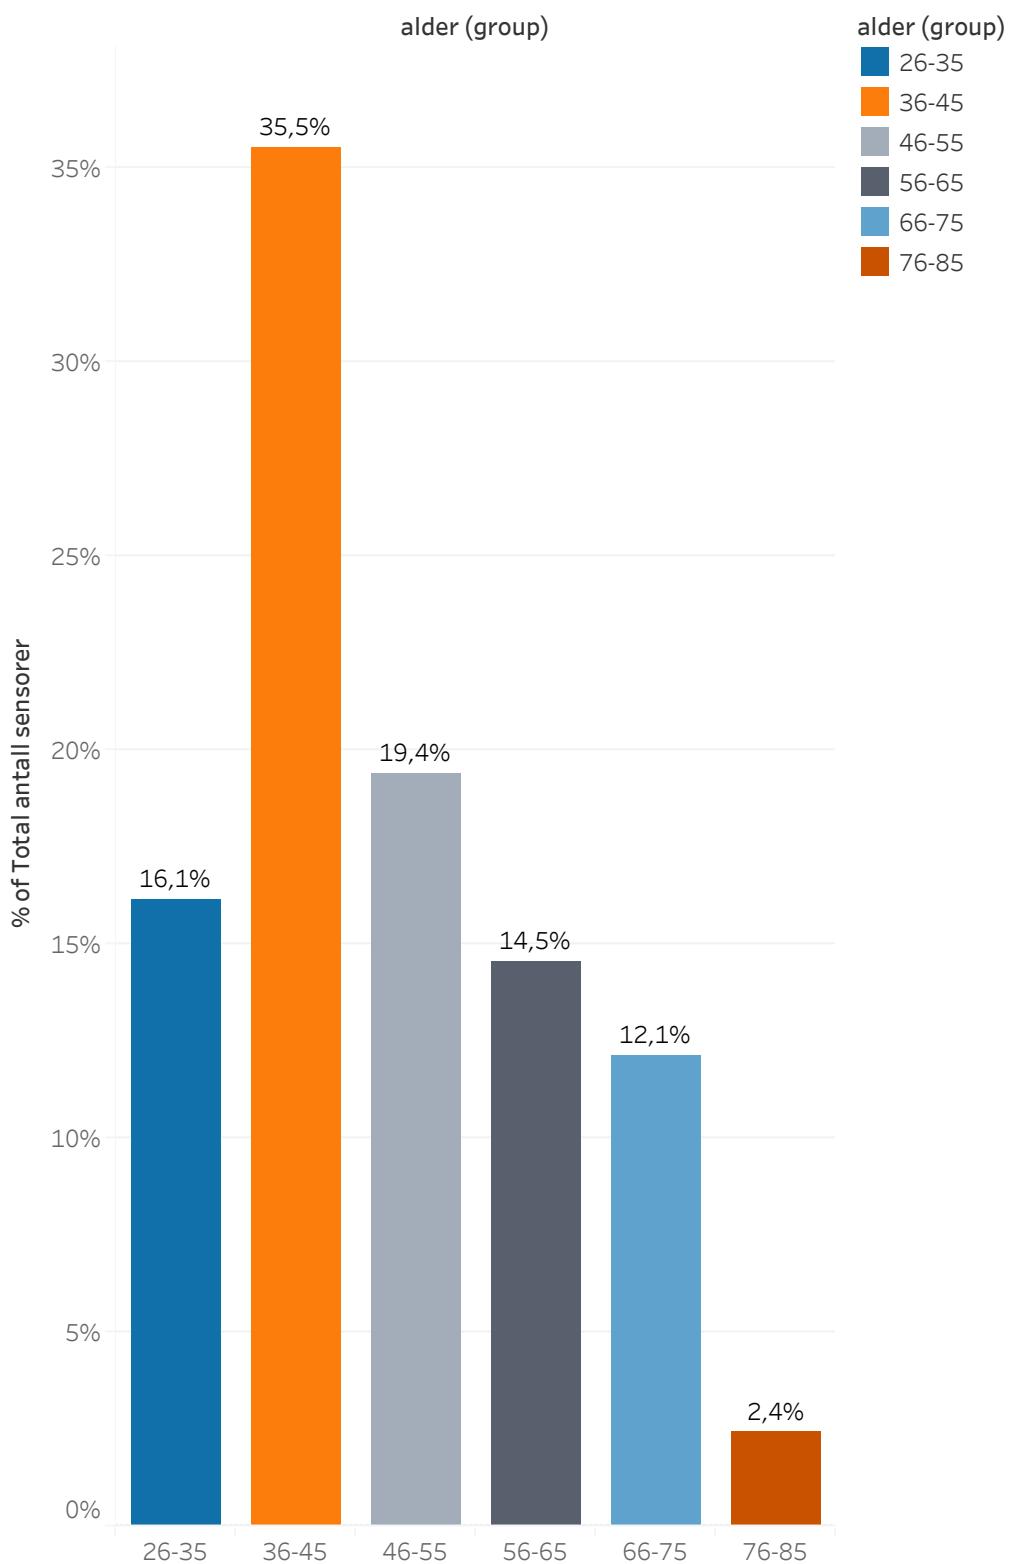

Andel sensorer pr aldersgruppe 2017-2018

% of Total antall sensorer for each alder (group). Color shows details about alder (group). The data is filtered on ARSTALL_REELL, VURDTIDKODE_REELL, EMNEKODE, STATUS_KLAGEKOMMISJON and KARAKTERTALL. The ARSTALL_REELL filter keeps 2017 and 2018. The VURDTIDKODE_REELL filter keeps 11 members. The EMNEKODE filter keeps 9 of 15 888 members. The STATUS_KLAGEKOMMISJON filter keeps N. The KARAKTERTALL filter excludes Null.