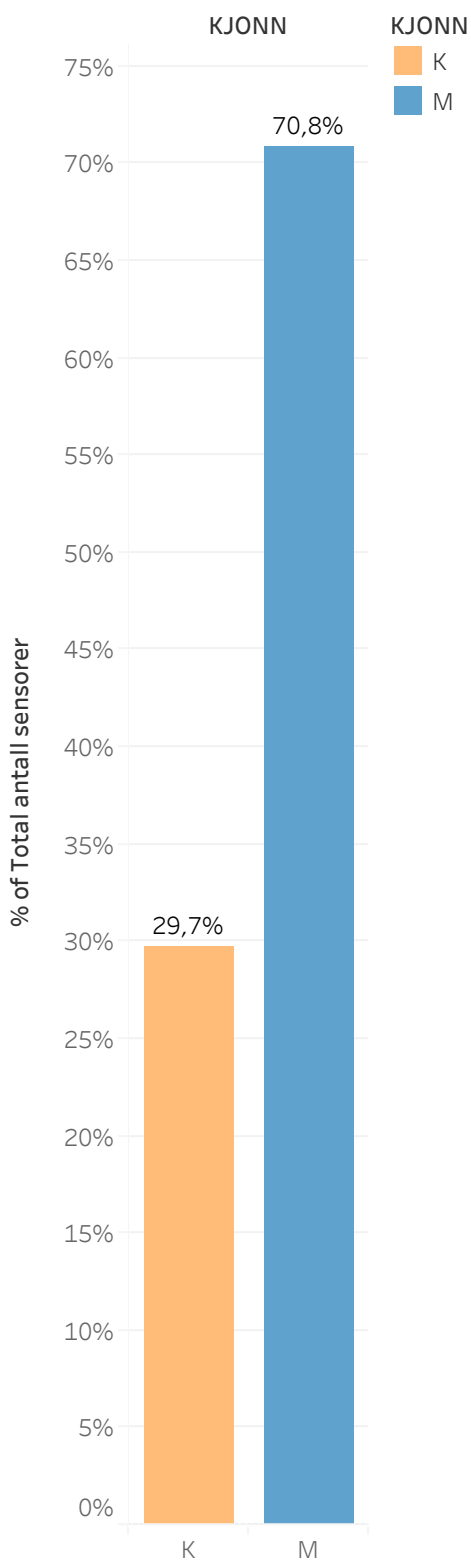

Andel sensorer pr kjønn

% of Total antall sensorer for each KJONN. Color shows details about KJONN. The data is filtered on ARSTALL_REELL, VURDTIDKODE_REELL, EMNEKODE, STATUS_KLAGEKOMMISJON and KARAKTERTALL. The ARSTALL_REELL filter keeps 8 of 102 members. The VURDTIDKODE_REELL filter keeps 11 members. The EMNEKODE filter keeps 9 of 15 888 members. The STATUS_KLAGEKOMMISJON filter keeps N. The KARAKTERTALL filter excludes Null.