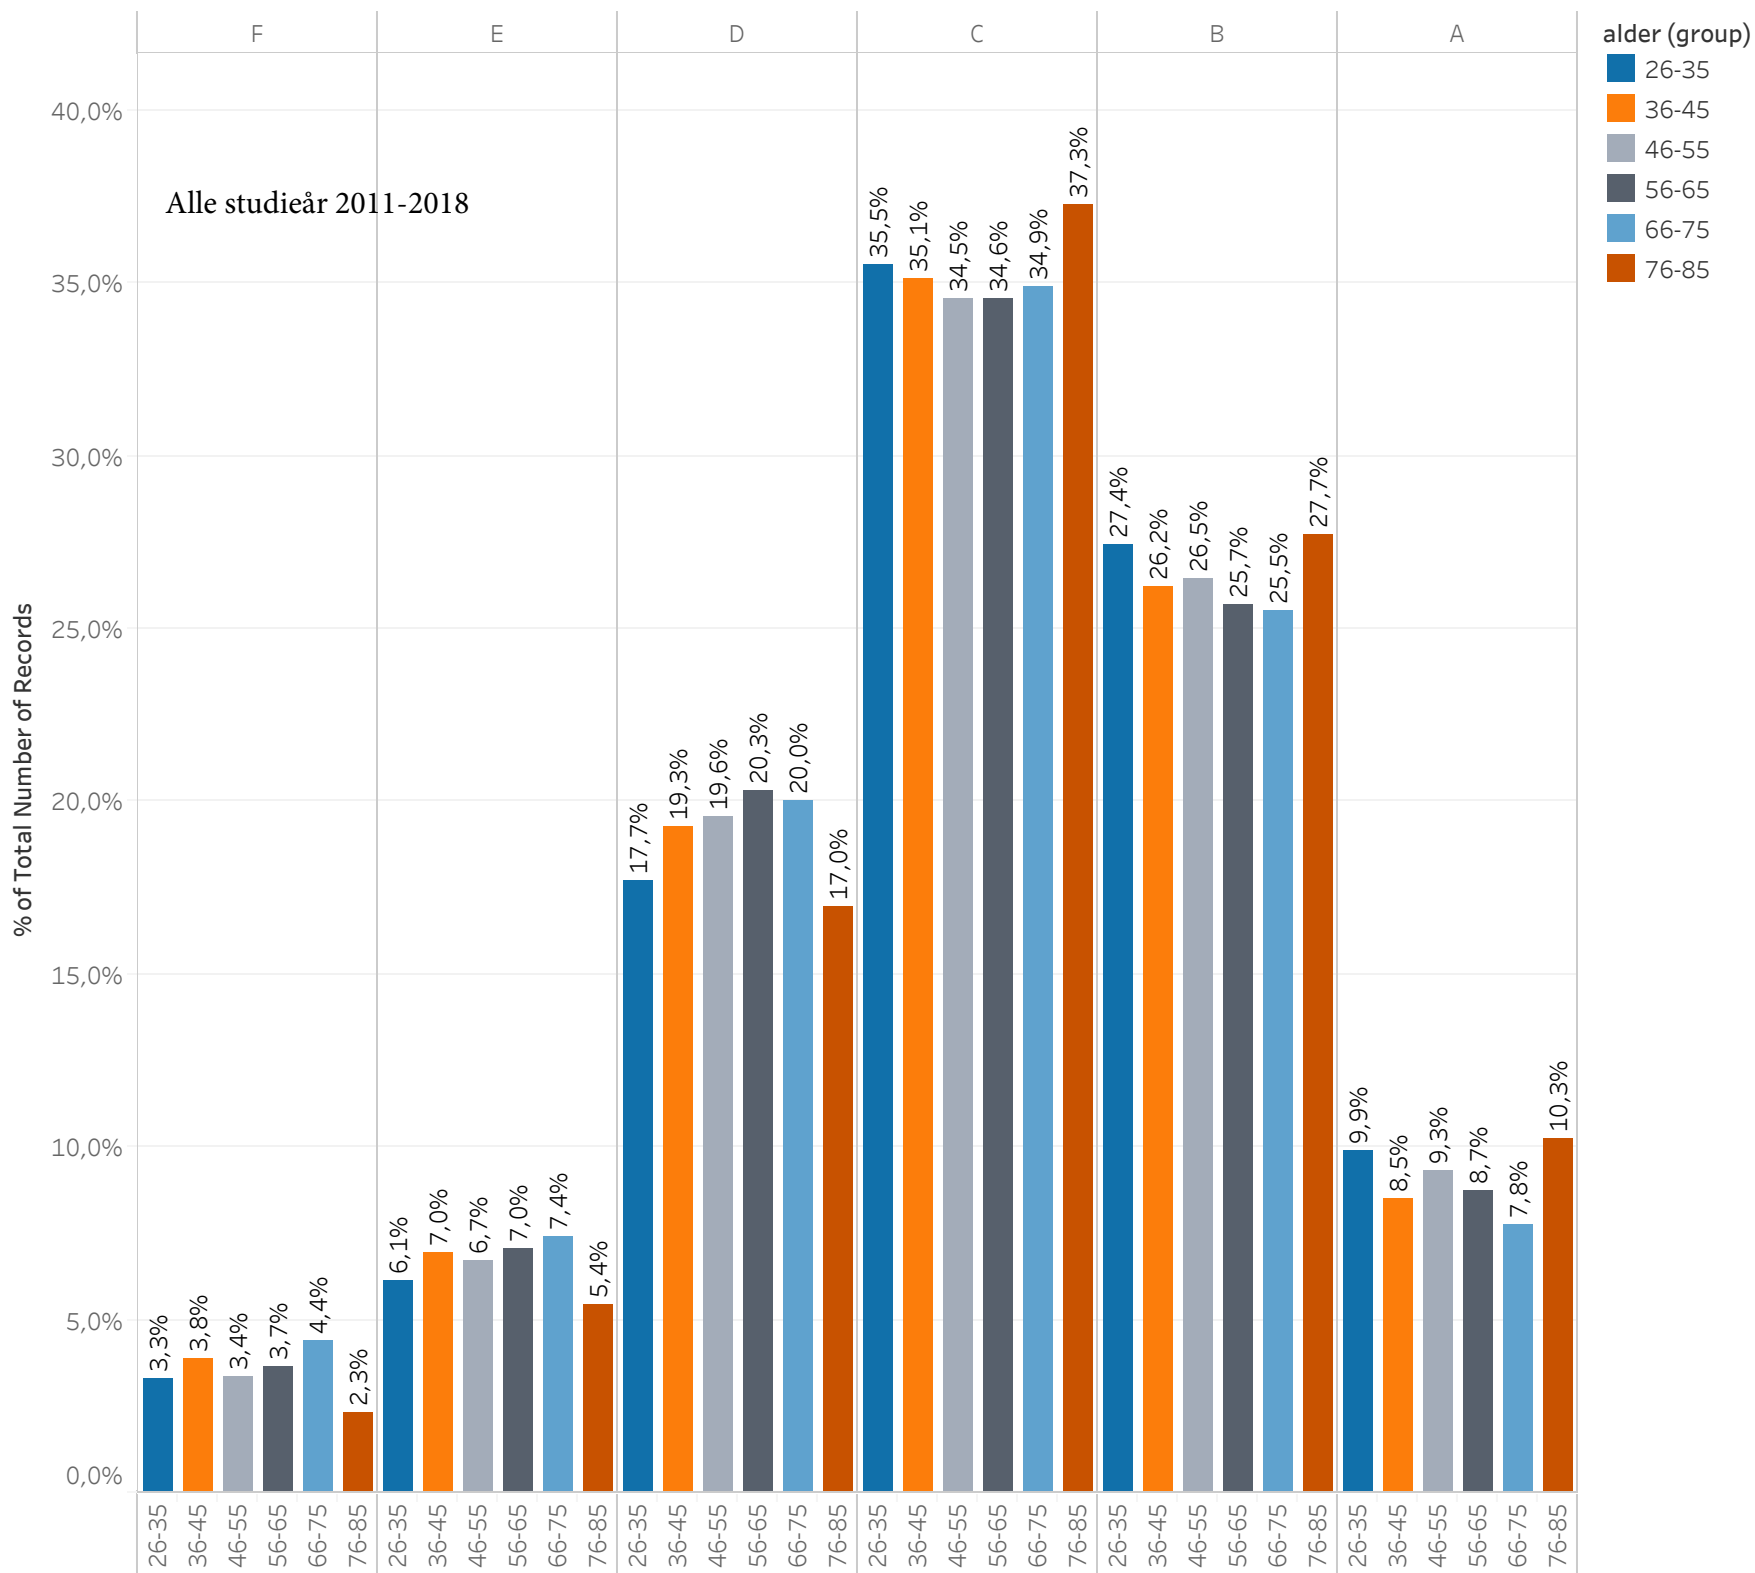

Andel sensurvedtak pr alder

% of Total Number of Records for each alder (group) broken down by KARAKTERTALL. Color shows details about alder (group). The data is filtered on ARSTALL_REELL, VURDTIDKODE_REELL, EMNEKODE and STATUS_KLAGEKOMMISSJON. The ARSTALL_REELL filter keeps 8 of 102 members. The VURDTIDKODE_REELL filter keeps 11 members. The EMNEKODE filter keeps 9 of 15 888 members. The STATUS_KLAGEKOMMISSJON filter keeps N. The view is filtered on KARAKTERTALL, which excludes Null.