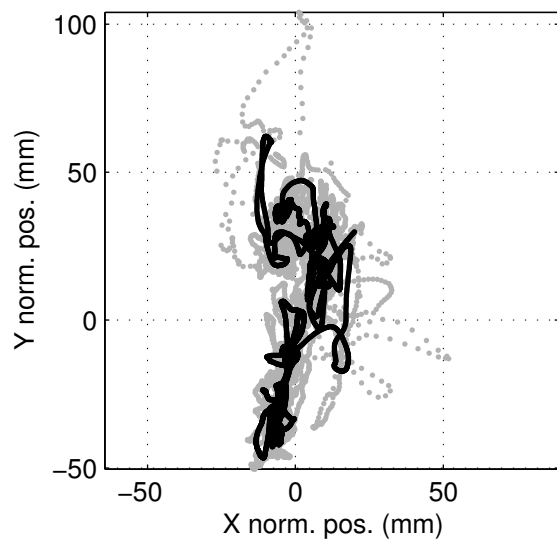

Normalized position -- Dimension: X std: 8.2mm

Normalized position -- Dimension: Y std: 28.2mm

Normalized position -- Dimension: Z std: 4.5mm

XY

XZ

YZ