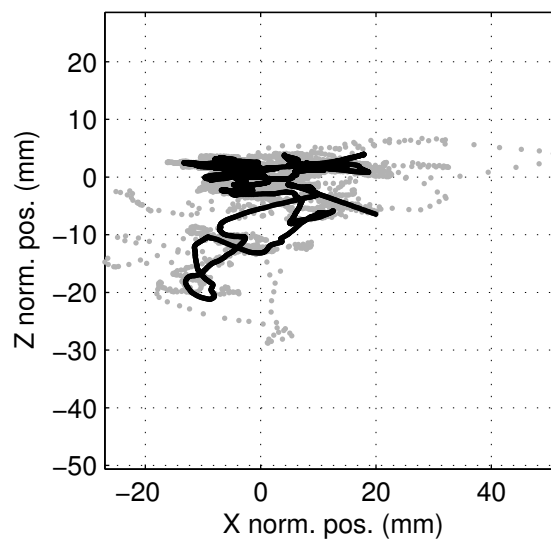

Normalized position -- Dimension: X std: 8.2mm

Normalized position -- Dimension: Y std: 28.2mm

Normalized position -- Dimension: Z std: 4.5mm

XY

XZ

YZ