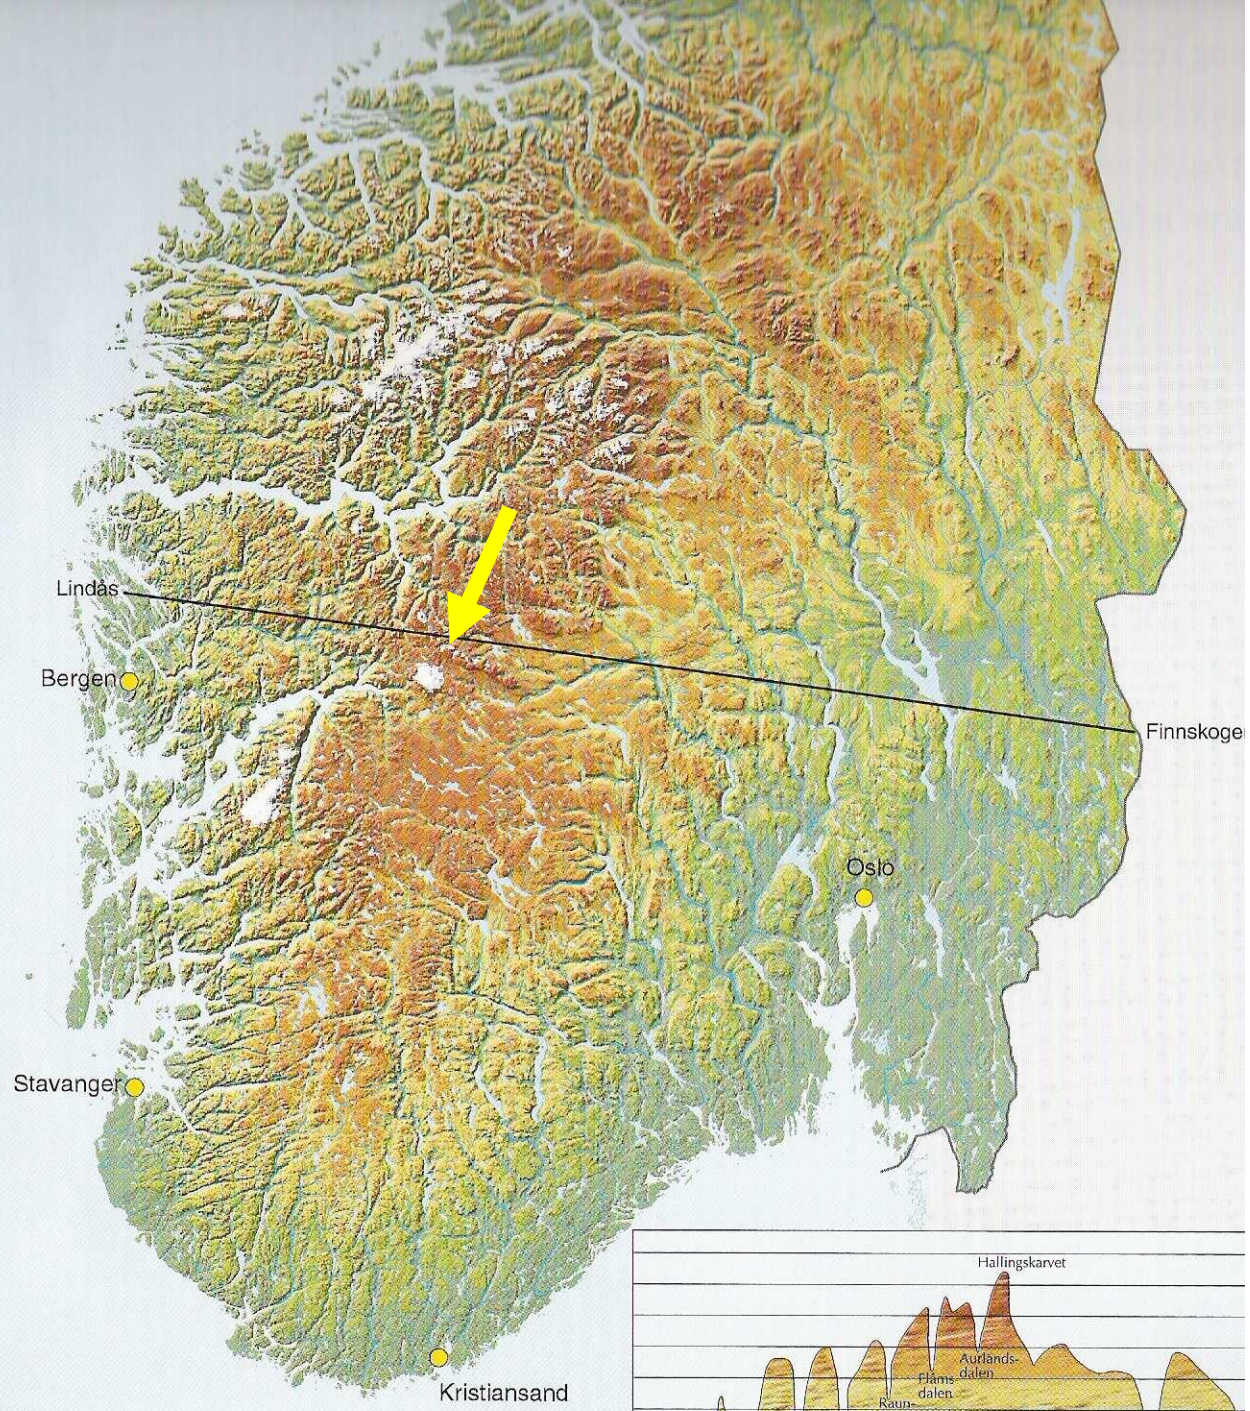

Omsbreen

Omsbreen topography

Omsbreen topography

Omsbreen topography

Ice thickness Omsbreen 1750 AD

Total area: 6043138 m²
Average thickness: 33.9 m
Total volume: 204707709 m³

Omsbreen topography

Omsbreen 1935

1400 AD