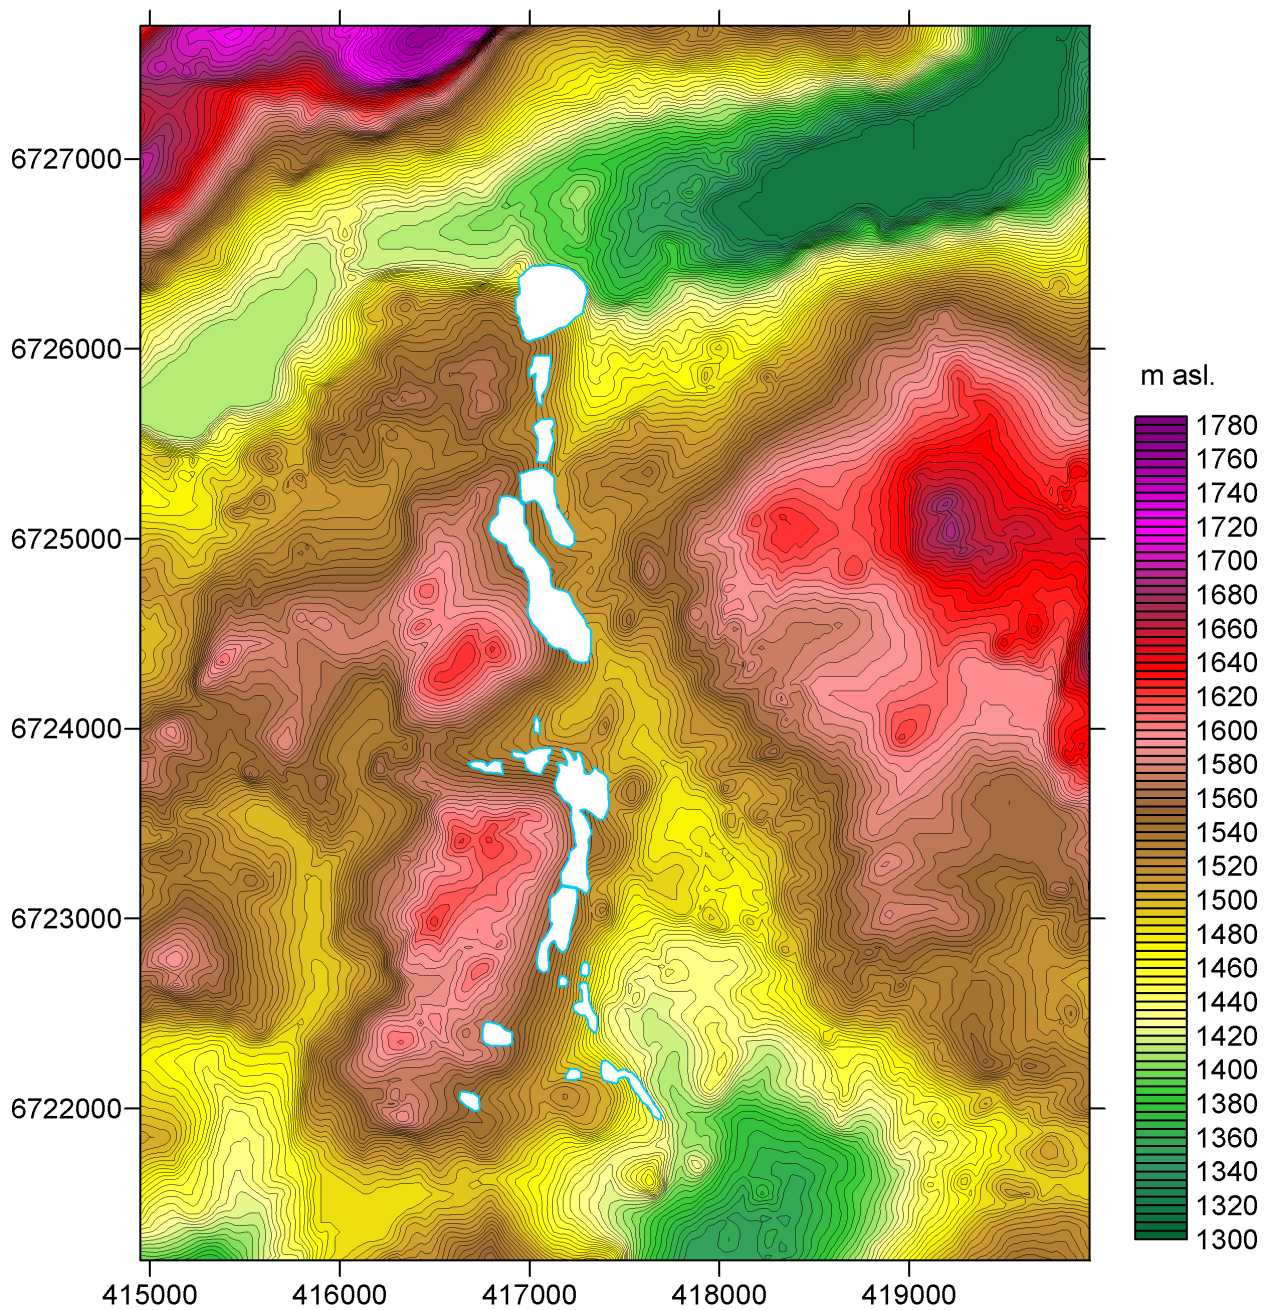

Omsbreen

Omsbreen topography

Omsbreen topography

Omsbreen topography

Ice thickness Omsbreen 1750 AD

Total area: 6043138 m²
Average thickness: 33.9 m
Total volume: 204707709 m³

Omsbreen topography

Omsbreen 1935

1400 AD