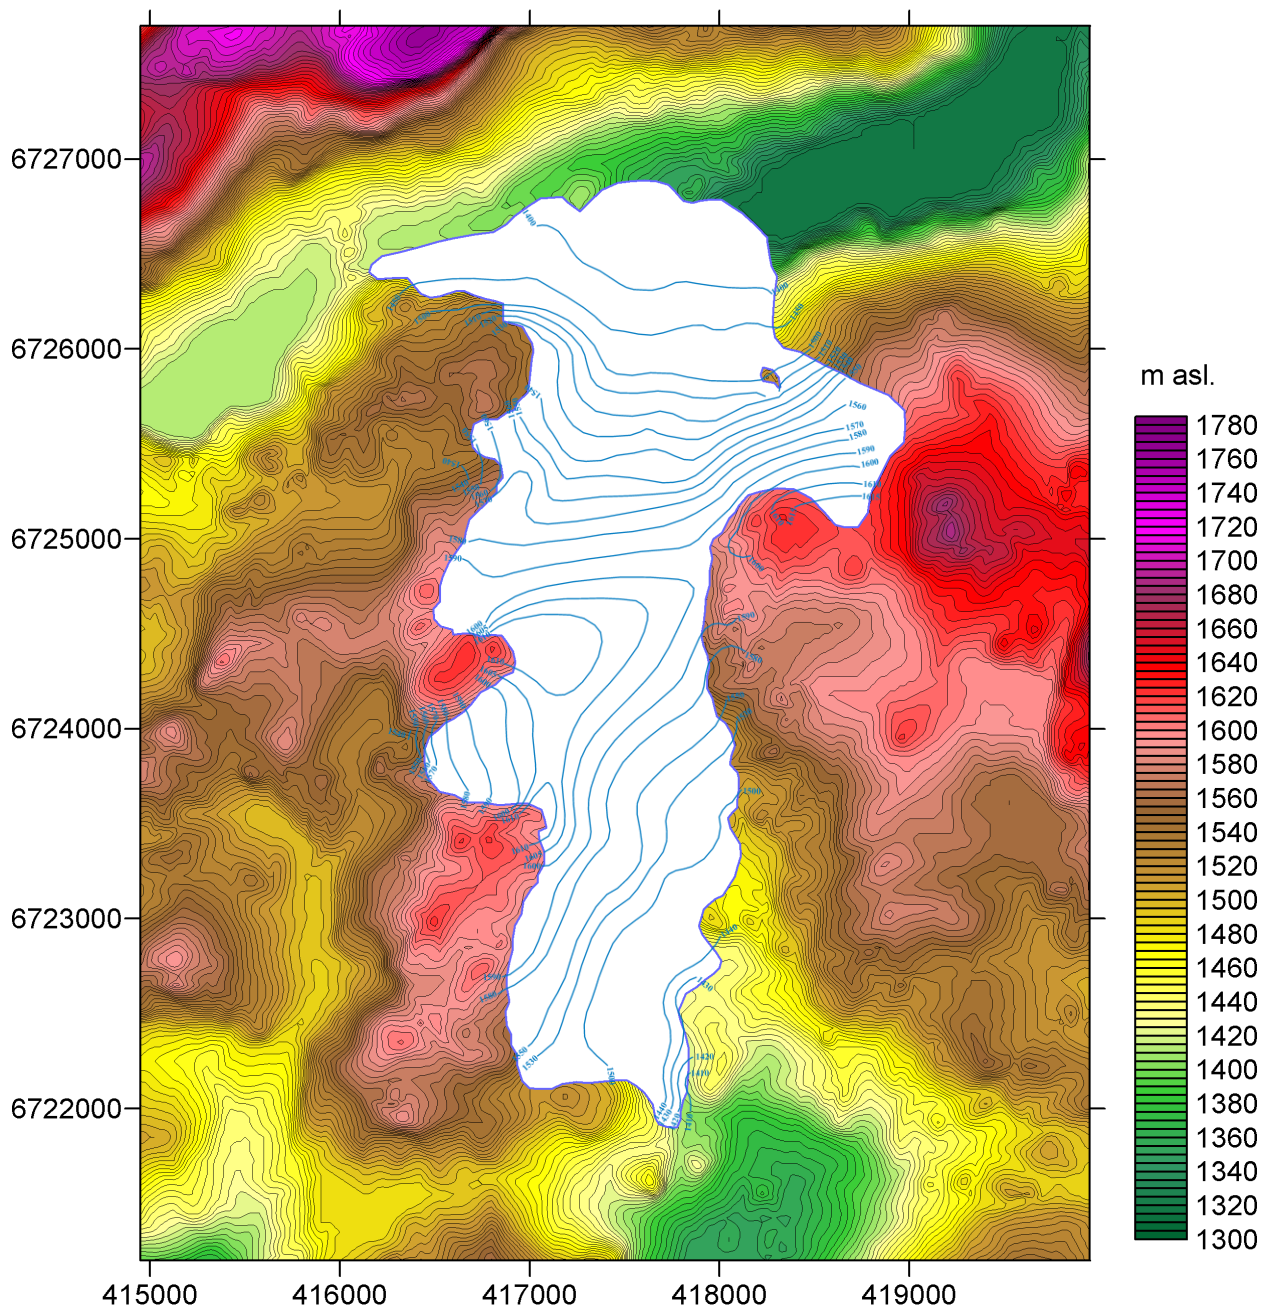

Omsbreen

Omsbreen topography

Omsbreen topography

Omsbreen topography

Ice thickness Omsbreen 1750 AD

Total area: 6043138 m²
Average thickness: 33.9 m
Total volume: 204707709 m³

Omsbreen topography

Omsbreen 1935

1400 AD