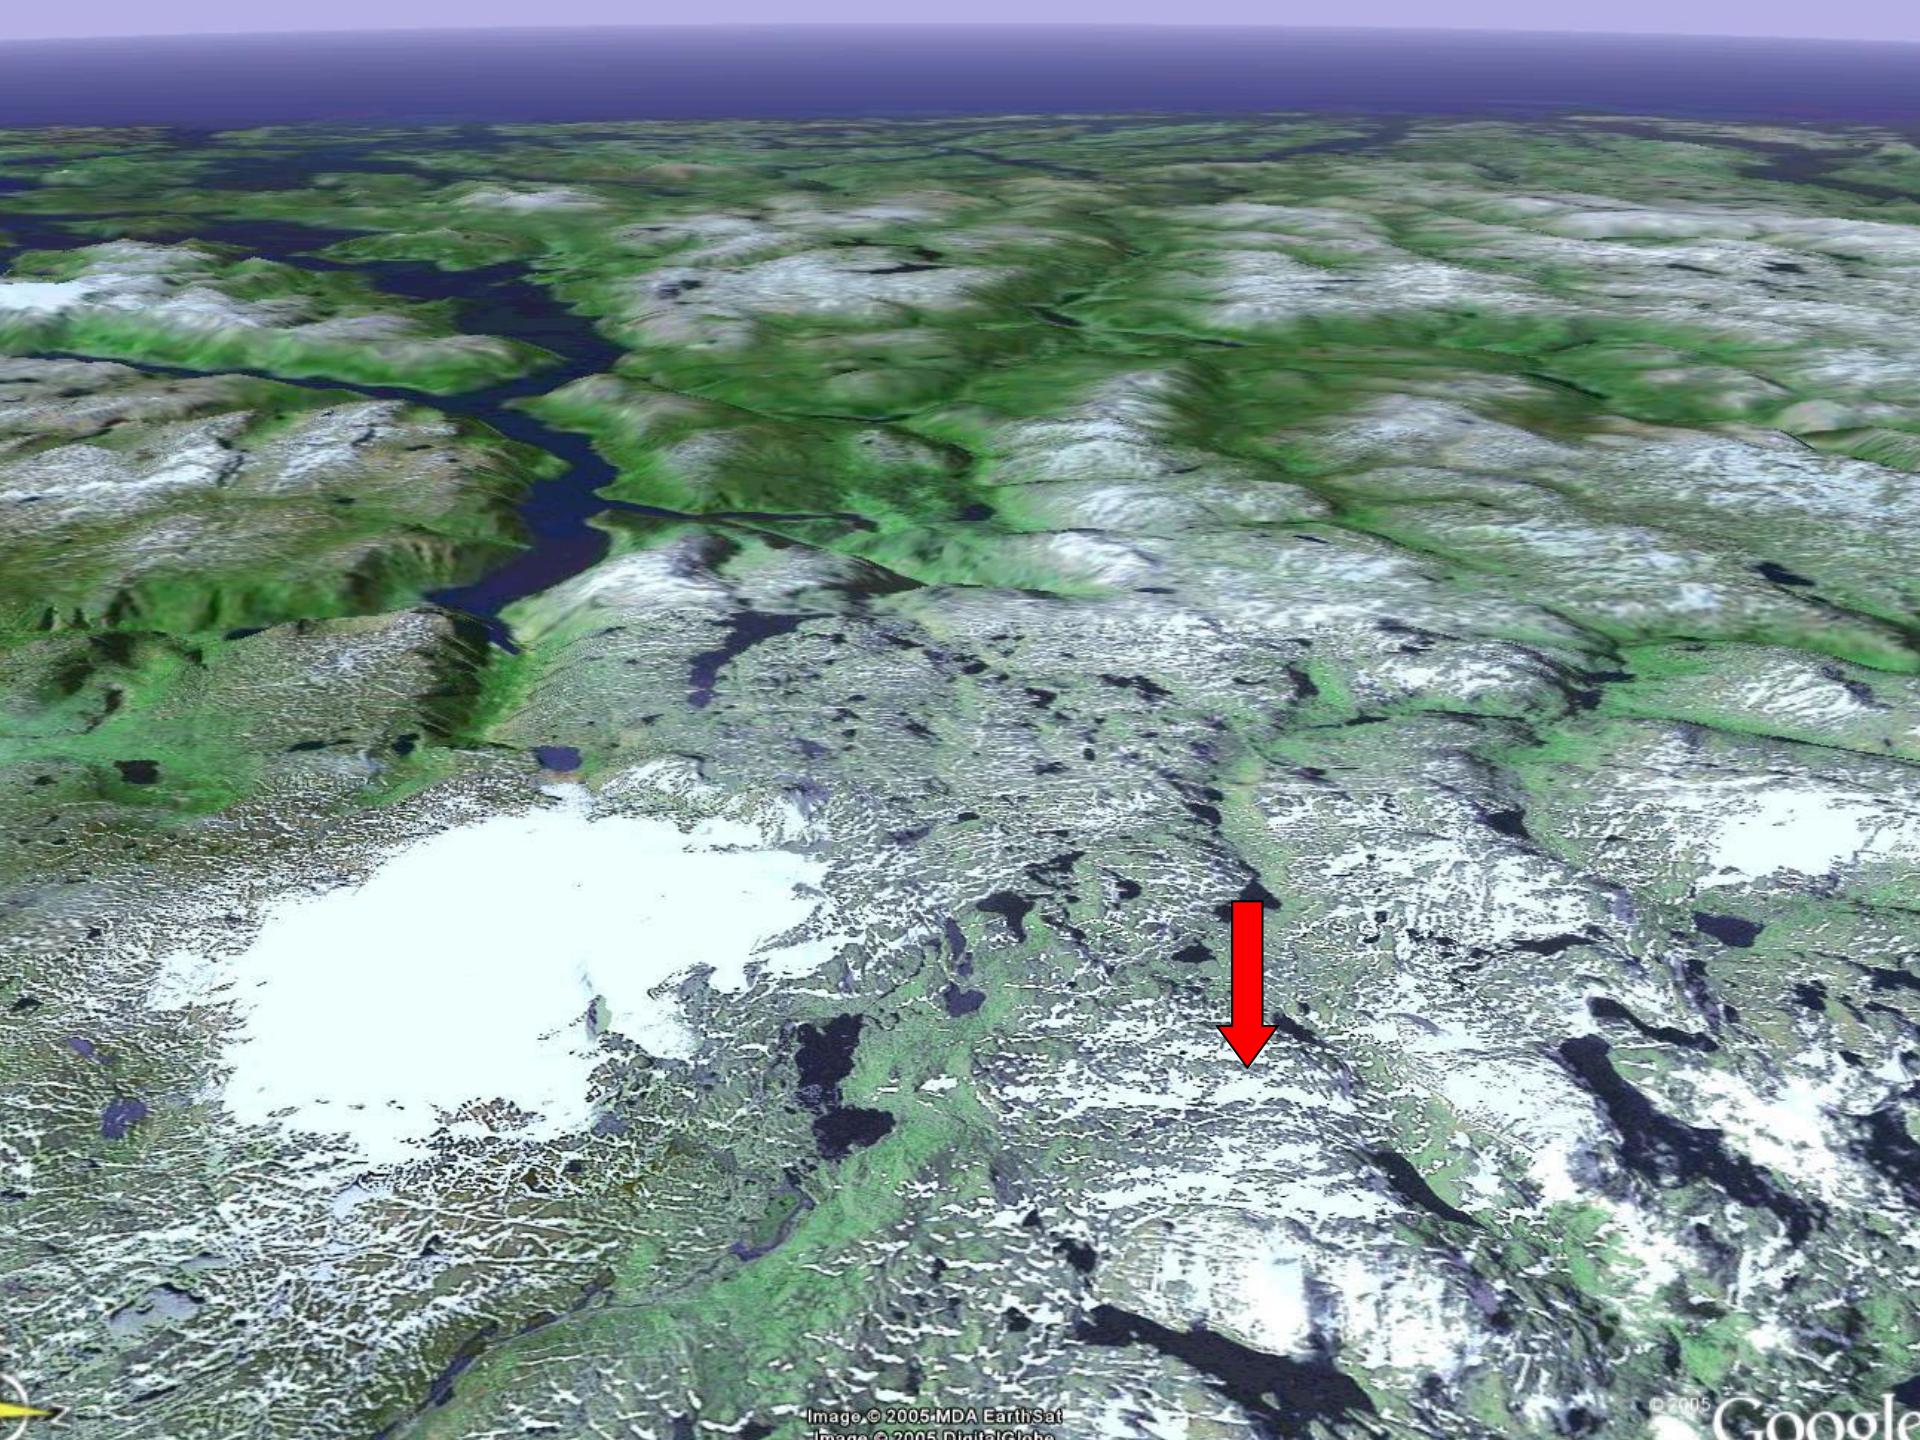

Omsbreen

Omsbreen topography

Omsbreen topography

Omsbreen topography

Ice thickness Omsbreen 1750 AD

Total area: 6043138 m²
Average thickness: 33.9 m
Total volume: 204707709 m³

Omsbreen topography

Omsbreen 1935

1400 AD