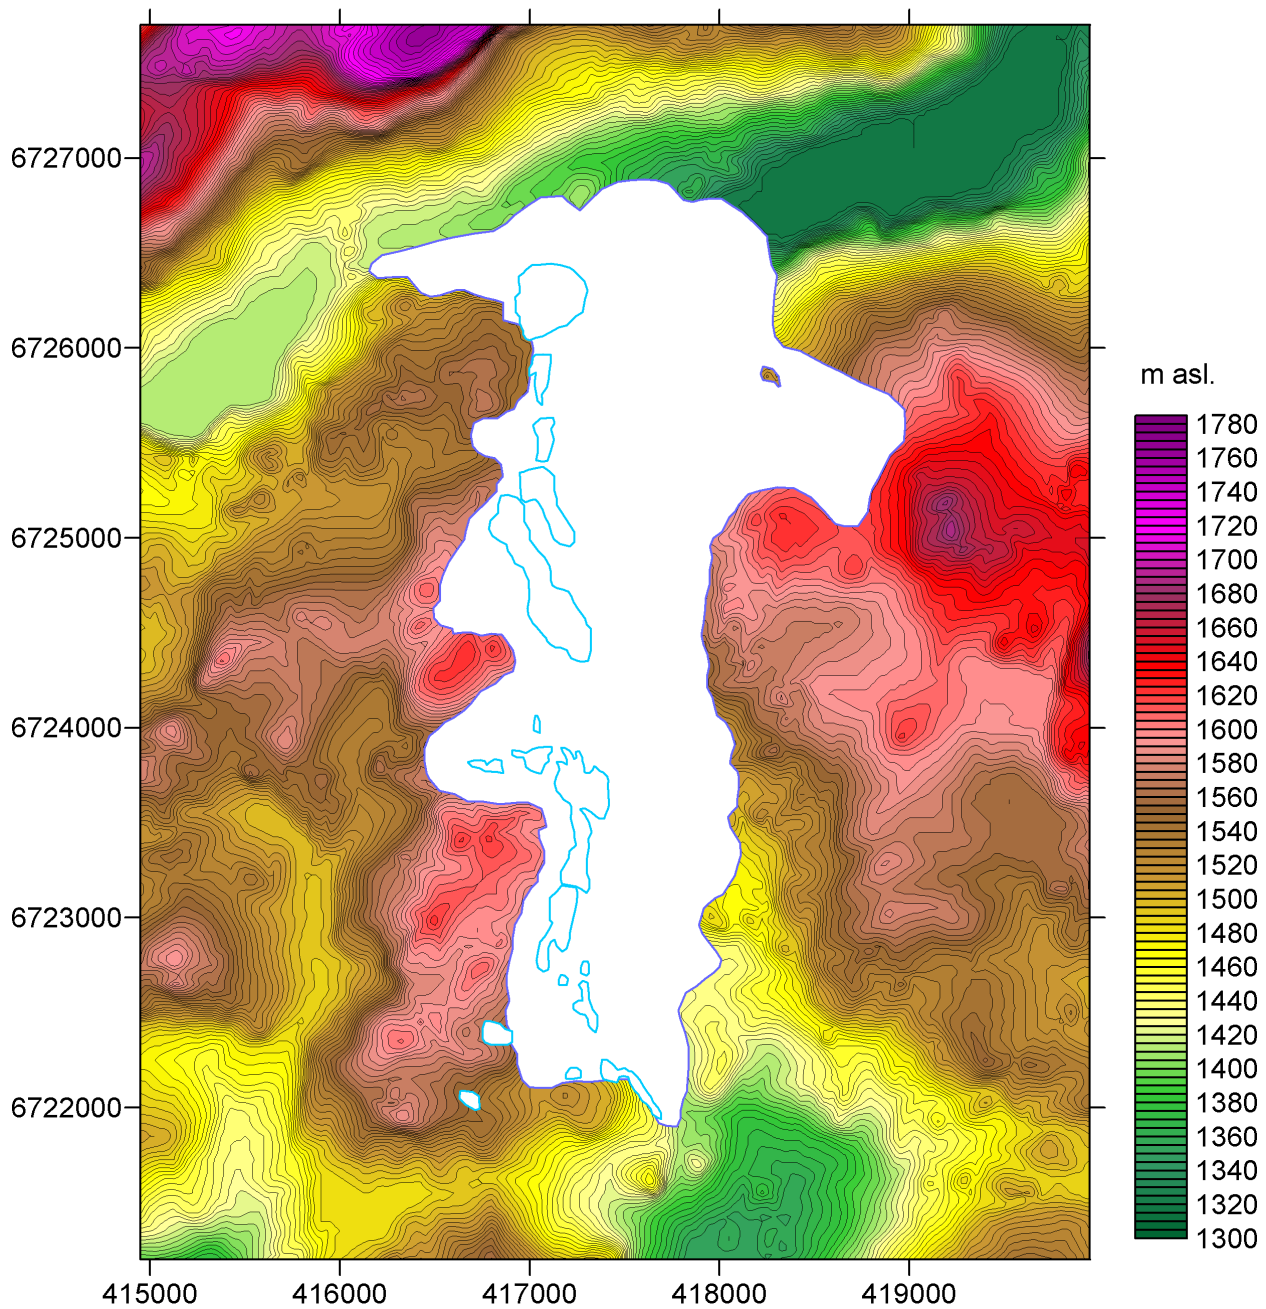

Omsbreen

Omsbreen topography

Omsbreen topography

Omsbreen topography

Ice thickness Omsbreen 1750 AD

Total area: 6043138 m²
Average thickness: 33.9 m
Total volume: 204707709 m³

Omsbreen topography

Omsbreen 1935

1400 AD