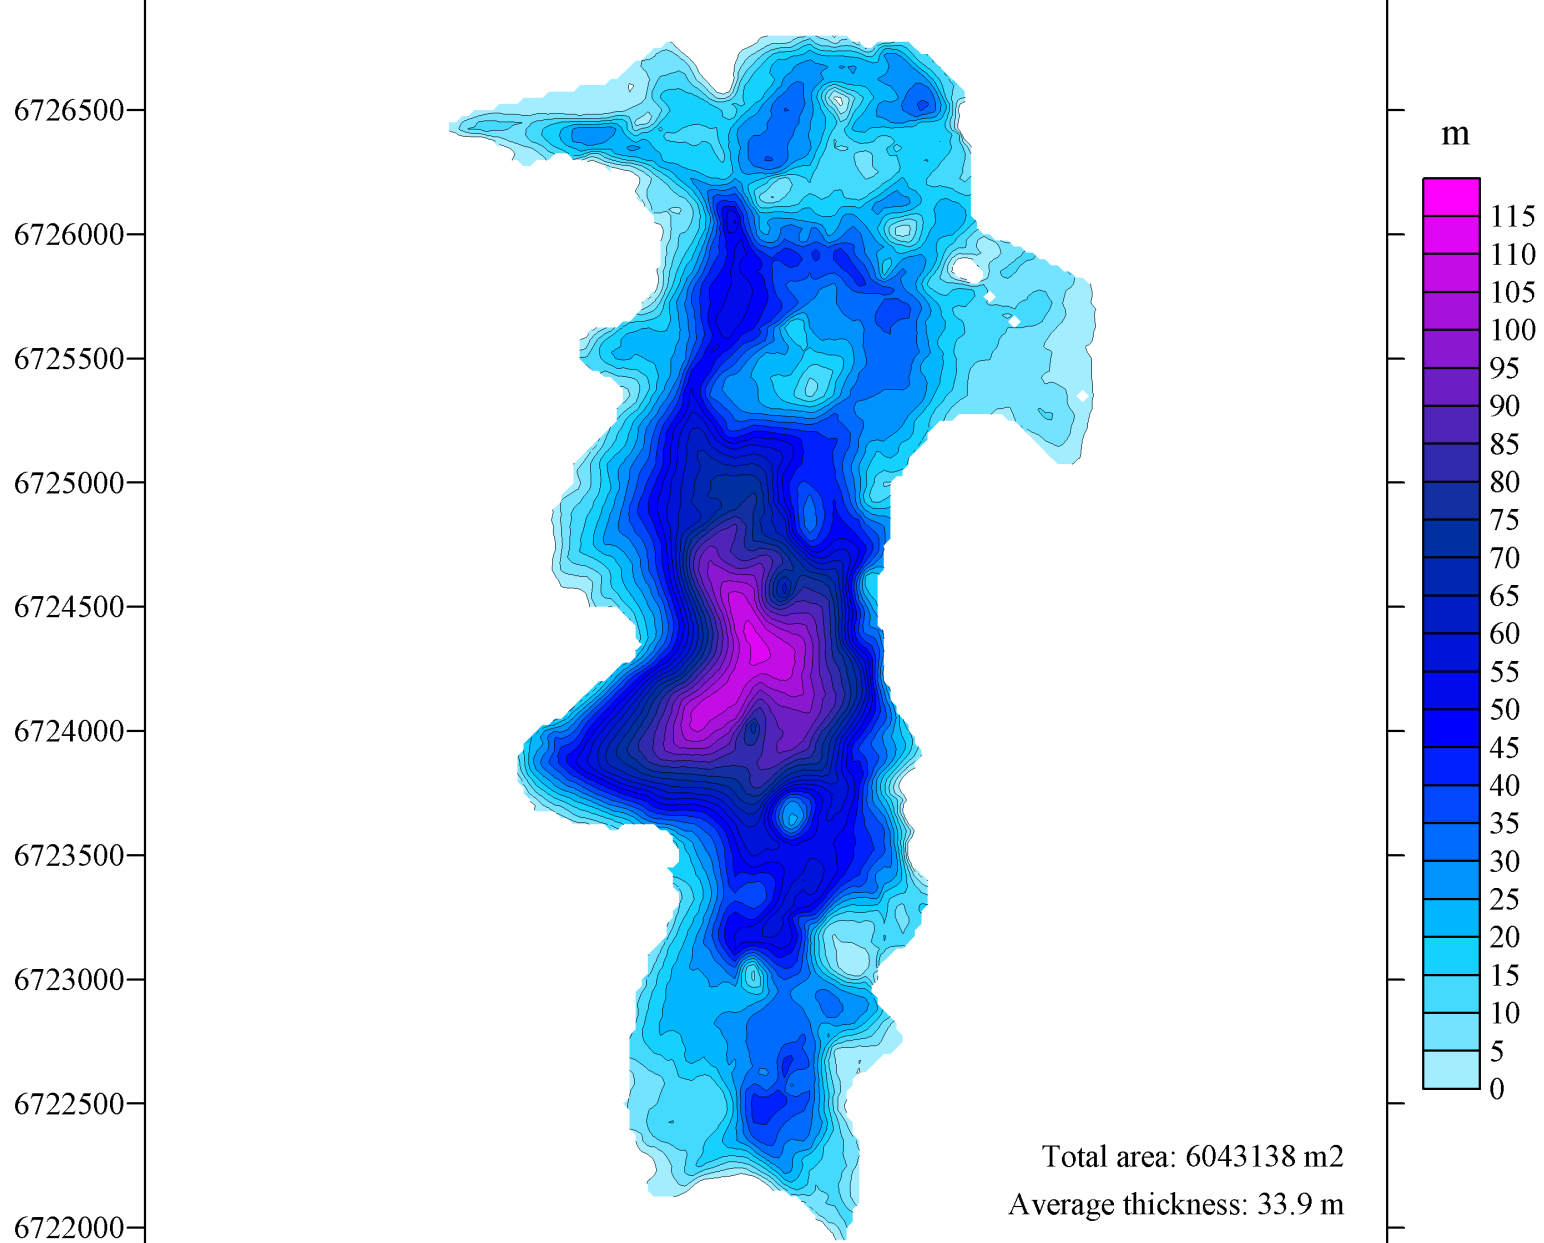

Omsbreen

Omsbreen topography

Omsbreen topography

Omsbreen topography

Ice thickness Omsbreen 1750 AD

Total area: 6043138 m²
Average thickness: 33.9 m
Total volume: 204707709 m³

Omsbreen topography

Omsbreen 1935

1400 AD