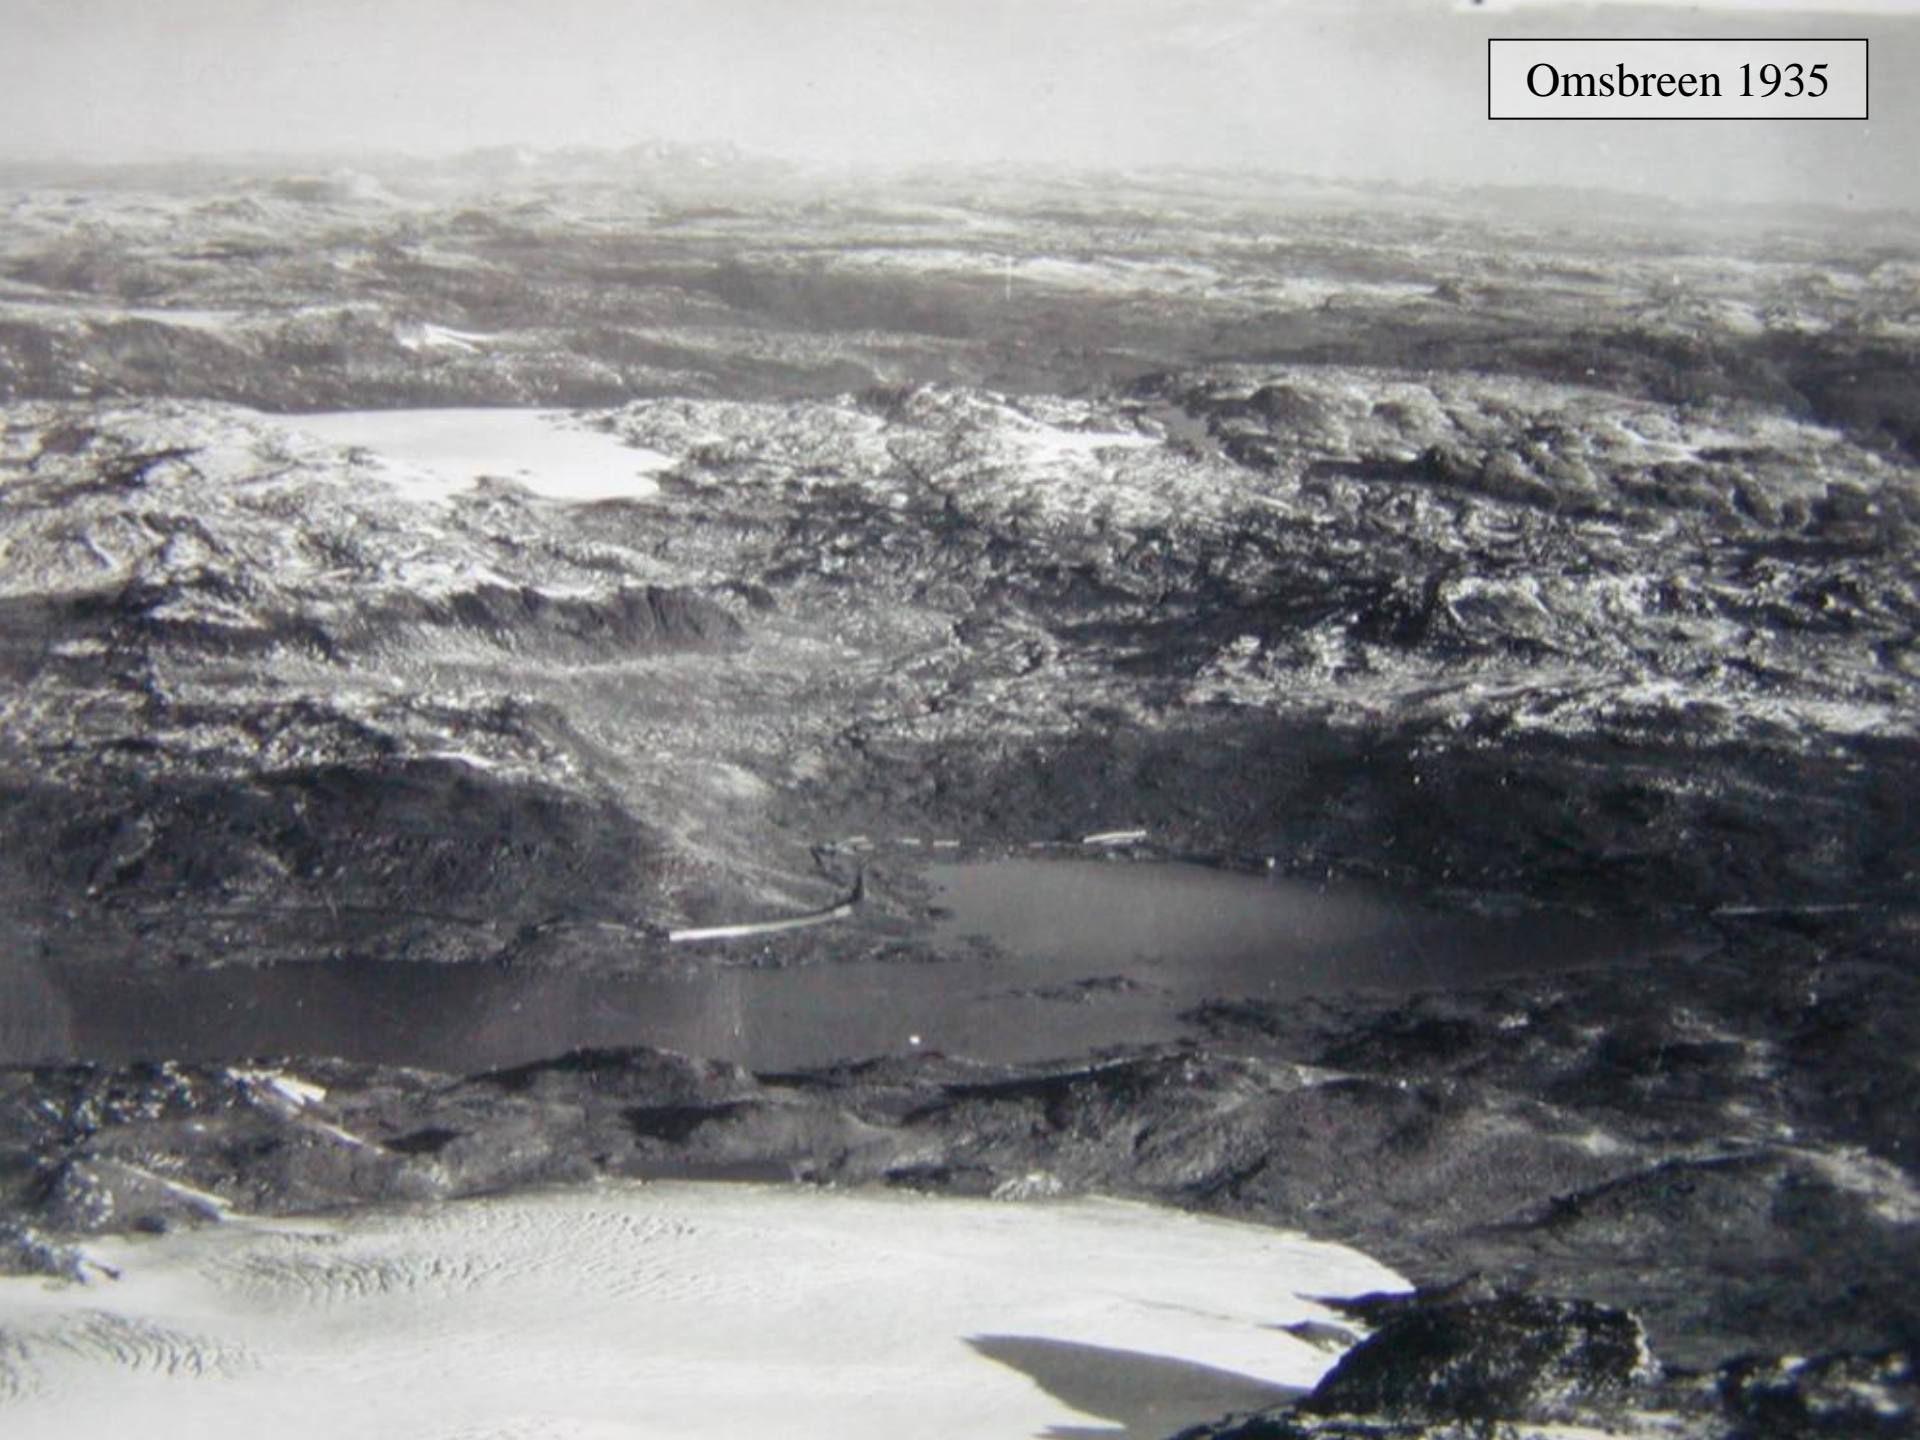

Omsbreen

Omsbreen topography

Omsbreen topography

Omsbreen topography

Ice thickness Omsbreen 1750 AD

Total area: 6043138 m²
Average thickness: 33.9 m
Total volume: 204707709 m³

Omsbreen topography

Omsbreen 1935