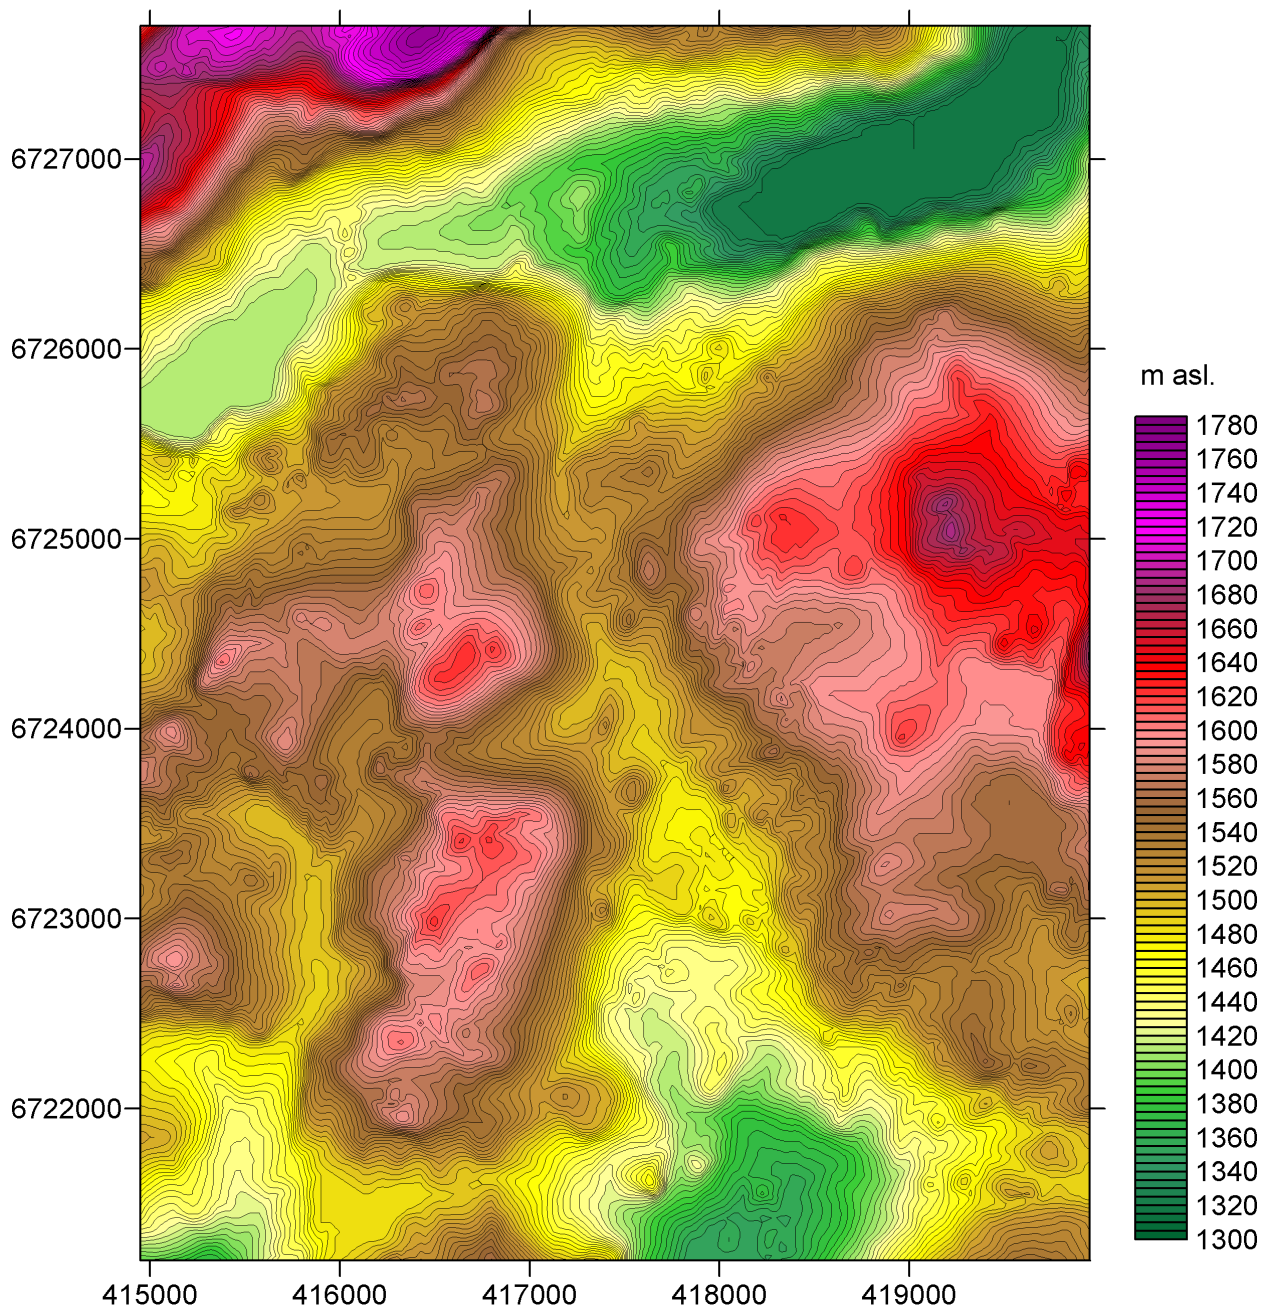

Omsbreen

Omsbreen topography

Omsbreen topography

Omsbreen topography

Ice thickness Omsbreen 1750 AD

Total area: 6043138 m²
Average thickness: 33.9 m
Total volume: 204707709 m³

Omsbreen topography

Omsbreen 1935

1400 AD