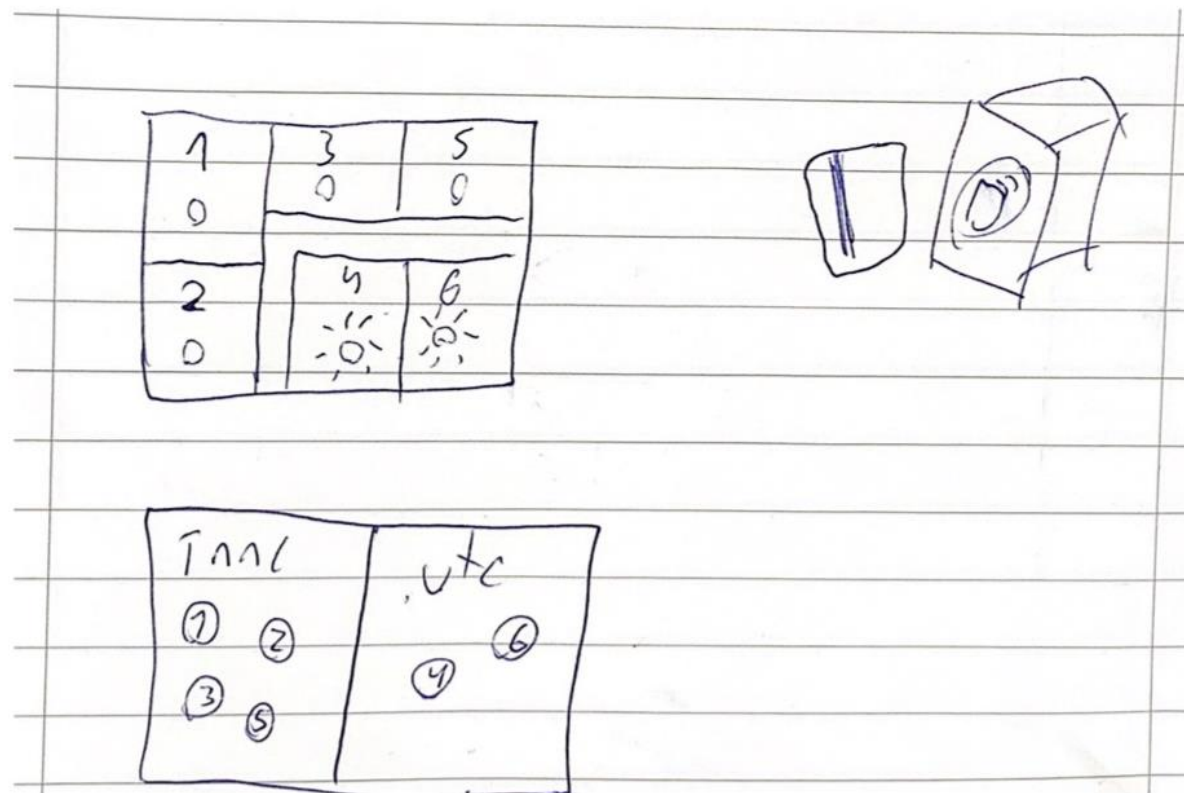

Prototype 2 - Oversiktstavle