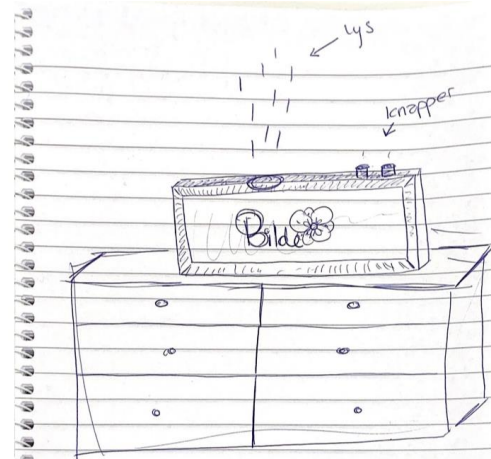

iBakhodet

A photograph taken from the driver's perspective inside a car. The driver, wearing a grey beanie and a dark jacket, is on the left side of the frame, holding the steering wheel. The passenger, wearing a dark beanie, is on the right. The car's interior, including the dashboard, center console with a screen, and rearview mirror, is visible. Through the windshield, a road with snow on the sides and a line of evergreen trees under a clear sky is seen. The word "Prototyper" is written in a large, white, sans-serif font across the center of the image.

Trygghet

Kommunikasjon

Effektivisering

Konsept

Balanse

Bakteppe

Prototype 1 - Stemningsalarm

Funksjonelle krav

Batteriet varer i minst en uke

A photograph showing the interior of a car from the driver's perspective. A driver wearing a grey beanie is on the left, and a passenger is on the right. The dashboard, steering wheel, and rearview mirror are visible. The text "Veien videre" is overlaid in white in the center of the image.