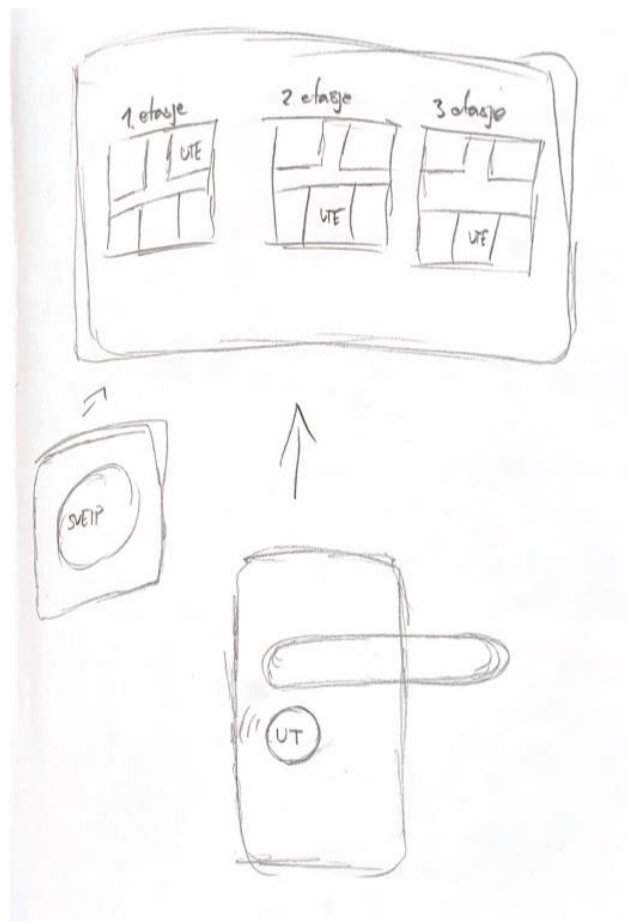

Prototype 2 - Oversiktstavle