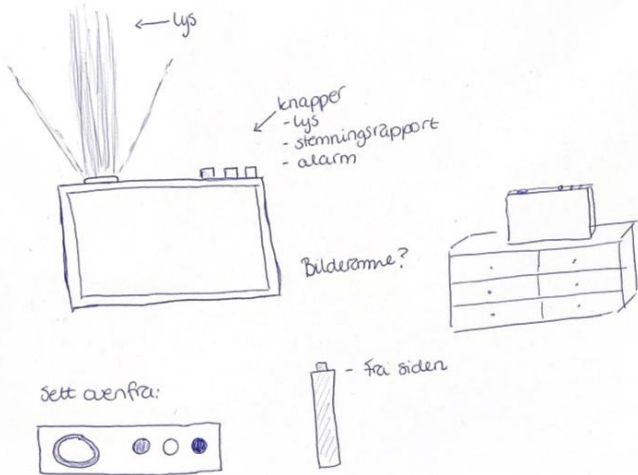

iBakhodet

A photograph taken from the driver's perspective inside a car. The driver, wearing a grey beanie and a dark jacket, is on the left side of the frame, holding the steering wheel. The passenger, wearing a dark beanie, is on the right. The car's interior, including the dashboard, center console with a screen, and rearview mirror, is visible. Through the windshield, a road with snow on the sides and a line of evergreen trees under a clear sky is seen. The word "Prototyper" is written in a large, white, sans-serif font across the center of the image.

Trygghet

Kommunikasjon

Effektivisering

Konsept

Balanse

Bakteppe

Prototype 1 - Stemningsalarm

Funksjonelle krav