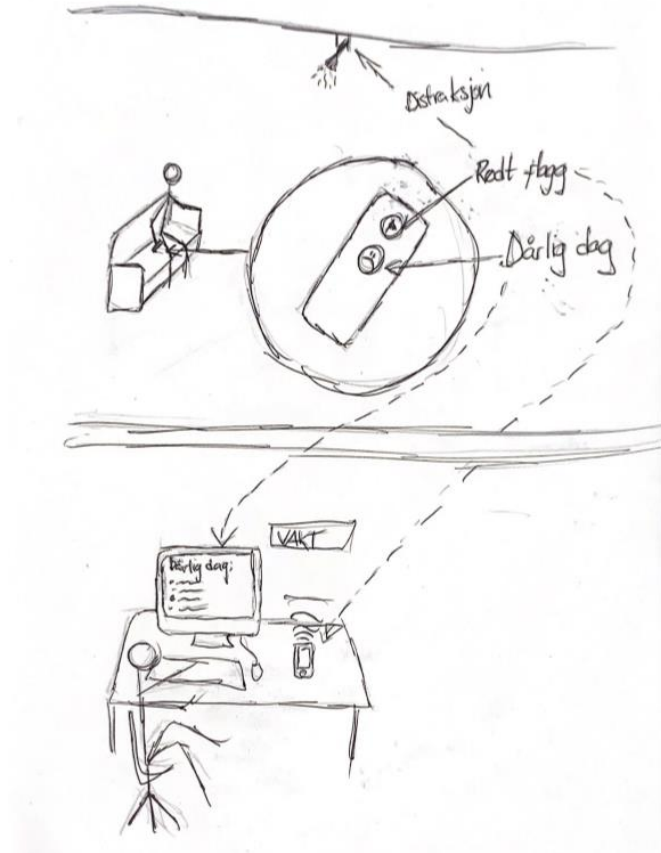

iBakhodet

A photograph taken from the driver's perspective inside a car. The driver, wearing a grey beanie and a dark jacket, is on the left side of the frame, holding the steering wheel. The passenger, wearing a dark beanie, is on the right. The car's interior, including the dashboard, center console with a screen, and rearview mirror, is visible. Through the windshield, a road with snow on the sides and a line of evergreen trees under a clear sky is seen. The word "Prototyper" is written in a large, white, sans-serif font across the center of the image.

Trygghet

Kommunikasjon

Effektivisering

Konsept

Balanse

Bakteppe

Prototype 1 - Stemningsalarm

Funksjonelle krav