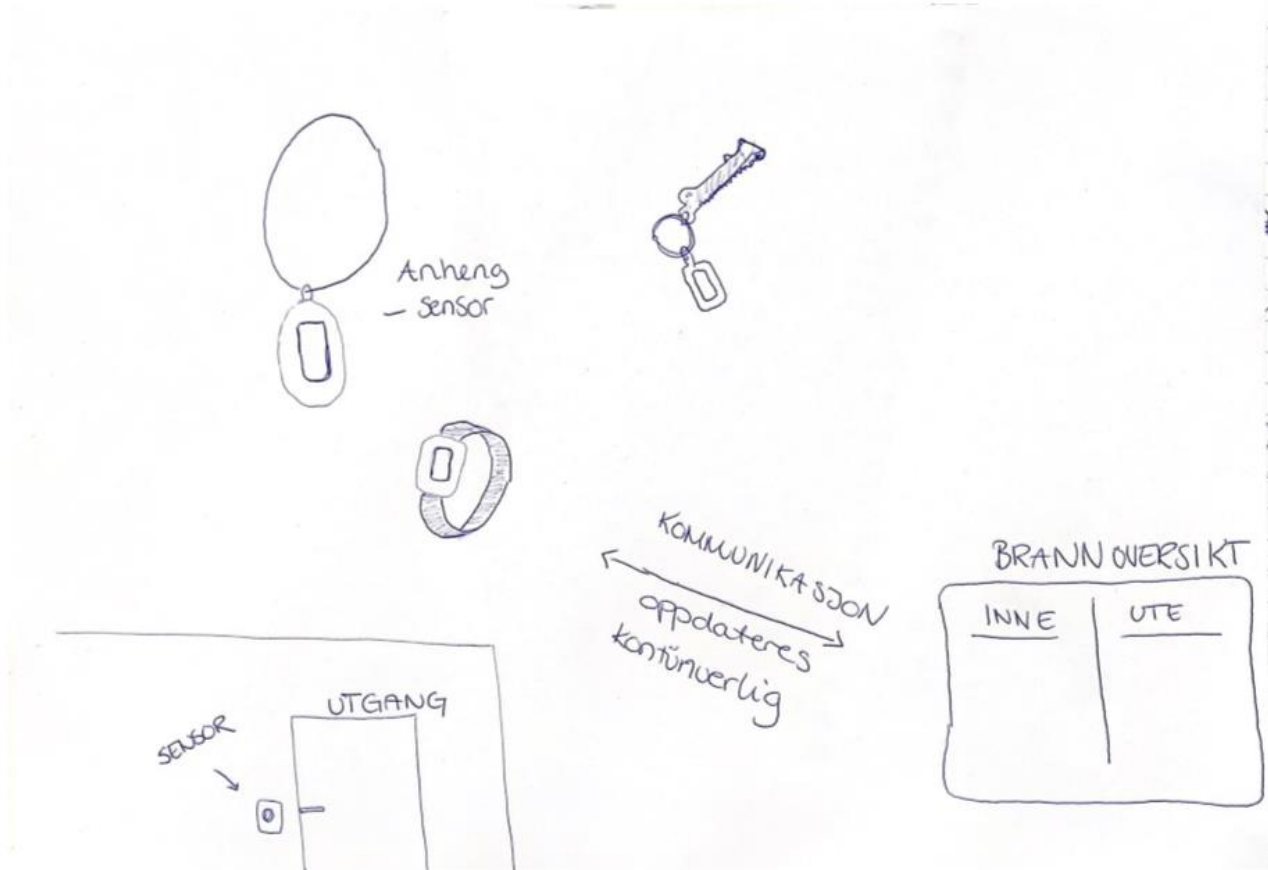

Prototype 4 - Plussarmbånd