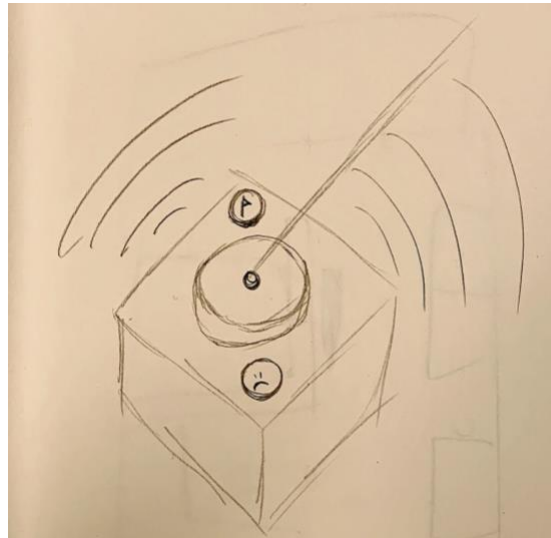

Prototype 1 - Stemningsalarm